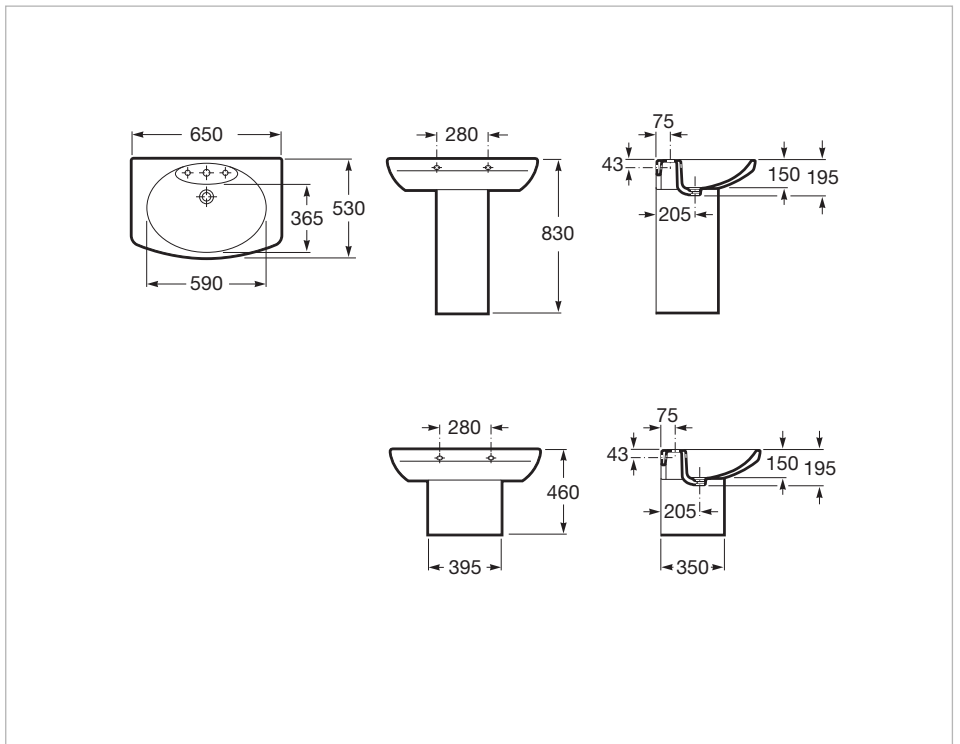

Vitreous china full pedestal for basin

Colours and finishes

How to obtain the reference number

Replace the “..” with the desired finish code from the list below

00 White

Dimensions

Length: 230 mm.

Width: 180 mm.

Height: 730 mm.

Technical drawings

The signatures of the Germans Schmidt & Lackner appear on this extensive collection, which offers a large number of solutions for the contemporary habitat. Their proposal enables one to make the most of the space and it easily merges with any style.