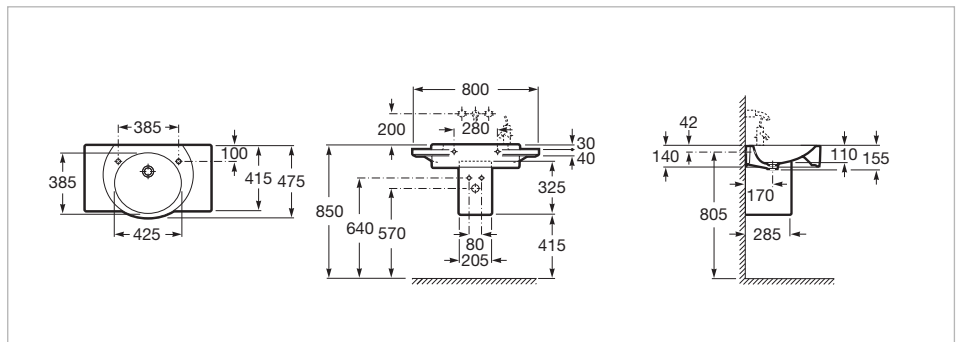

Wall-hung vitreous china basin

Installation type: Wall-hung
 Integrated shelf
 Material: Vitreous china
 Shape: Round
 Shelf position: On both sides
 Taphole configuration: 1 taphole on the right side

Dimensions

Length: 800 mm.
 Width: 475 mm.
 Height: 155 mm.

From a formal viewpoint, Ramón Benedito has made the very most of this collection he offers us. He conserves the classical structures of the different elements in the bathroom but with a new perspective. The pieces are compact with forms that seek the essential. Their simplicity creates an uncluttered space that is committed to bathroom spaciousness as the basis of its character and functionality.

Technical drawings

Designed by
Ramon Benedito

A Barcelona industrial designer with a world-wide reputation – and a worldwide prize-winner. Over the 20 years he has worked with Roca he has employed a design criteria that can be summed up in a single sentence: rigour as a method.