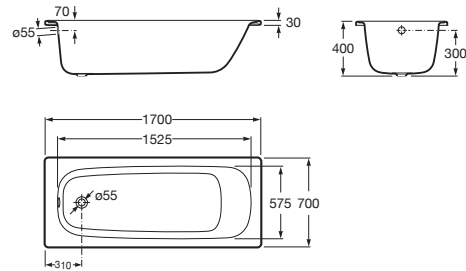

CONTESA

Rectangular steel bath

DIMENSIONS

Length 1500 mm
 Width 700 mm
 Height 400 mm

COLOURS AND FINISHES

00 White

TECHNICAL DRAWINGS

FEATURES

Capacity (people): 1

Drain: Not included

Installation legs: Optional legs

Installation type: Drop-in, With front panel

Shape: Rectangular

Tap hole configuration: 2 tap holes (diameter 36mm)

Water capacity to overflow (l): 165