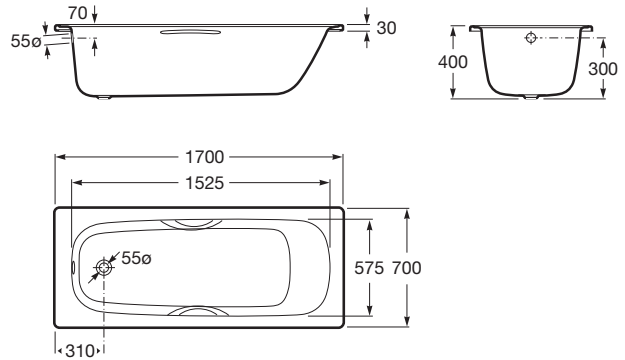

CARLA

Rectangular steel bath with anti-slip base

DIMENSIONS

Length 1700 mm
 Width 700 mm
 Height 400 mm

COLOURS AND FINISHES

00 White

TECHNICAL DRAWINGS

FEATURES

- Anti-slip type: Added
- Capacity (people): 1
- Drain: Not included
- Installation legs: Optional legs
- Installation type: Drop-in
- Shape: Rectangular
- Taphole configuration: 2 tapholes (diameter 36mm)
- Water capacity to overflow (l): 195