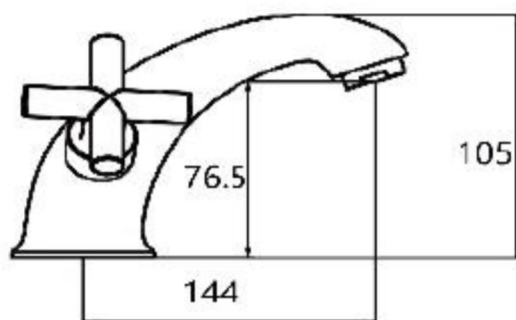

SAGITTARIUS

TAPS & SHOWERING

AVANT MONOBLOC BASIN WITH FIXED SPOUT

AV/206/C

Product Code	AV206C
Construction	Brass Body
Finishes	Chrome
Product Type	Contemporary
Water Pressure	Min. 0.2 bar, Max. 6.0 bar
Plumbing Systems	Suitable for all plumbing systems
Standards	Complies with BS5412, BS EN200
Certification	Manufactured to comply with WRAS
Cartridge	1/4 Turn 1/2" Ceramic Disc Valves
Fitting	M10 x 350mm 1/2" BSP Female Flexi Tails
Packaging	35.5 x 26.5 x 34cm / carton (8 boxes / carton)
Guarantee	10 years against manufacturing faults (excluding serviceable parts).
Additional Information	Supplied with G 1 1/4" sprung waste

Flow Rates (Litres per minute)

System Pressure	0.1 Bar	0.2 Bar	0.3 Bar	0.5 Bar	1.0 Bar	1.5 Bar	2.0 Bar	3.0 Bar	4.0 Bar	5.0 Bar
AV206C	1.5	3.2		5.5	7.8	9.3	10.8	13.3	-	-

The information contained on this page was correct at the date of issue. Fitting dimensions are provided as a guide only. Some variation may occur due to manufacturing tolerances. We pursue a policy of continuing improvement in design and performance of our products and so reserve the right to change specifications without prior notice