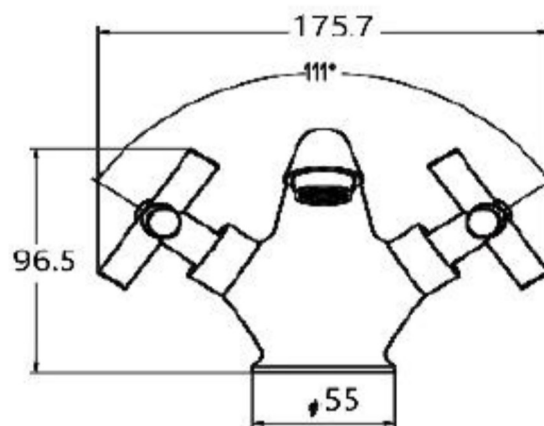

SAGITTARIUS

TAPS & SHOWERING

AVANT MONOBLOC BASIN WITH FIXED SPOUT

AV/206/C

Product Code	AV206C
Construction	Brass Body
Finishes	Chrome
Product Type	Contemporary
Water Pressure	Min. 0.2 bar, Max. 6.0 bar
Plumbing Systems	Suitable for all plumbing systems
Standards	Complies with BS5412, BS EN200
Certification	Manufactured to comply with WRAS
Cartridge	1/4 Turn 1/2" Ceramic Disc Valves
Fitting	M10 x 350mm 1/2" BSP Female Flexi Tails
Packaging	35.5 x 26.5 x 34cm / carton (8 boxes / carton)
Guarantee	10 years against manufacturing faults (excluding serviceable parts).
Additional Information	Supplied with G 1 1/4" sprung waste

Flow Rates (Litres per minute)

System Pressure	0.1 Bar	0.2 Bar	0.3 Bar	0.5 Bar	1.0 Bar	1.5 Bar	2.0 Bar	3.0 Bar	4.0 Bar	5.0 Bar
AV206C	1.5	3.2		5.5	7.8	9.3	10.8	13.3	-	-

The information contained on this page was correct at the date of issue. Fitting dimensions are provided as a guide only. Some variation may occur due to manufacturing tolerances. We pursue a policy of continuing improvement in design and performance of our products and so reserve the right to change specifications without prior notice