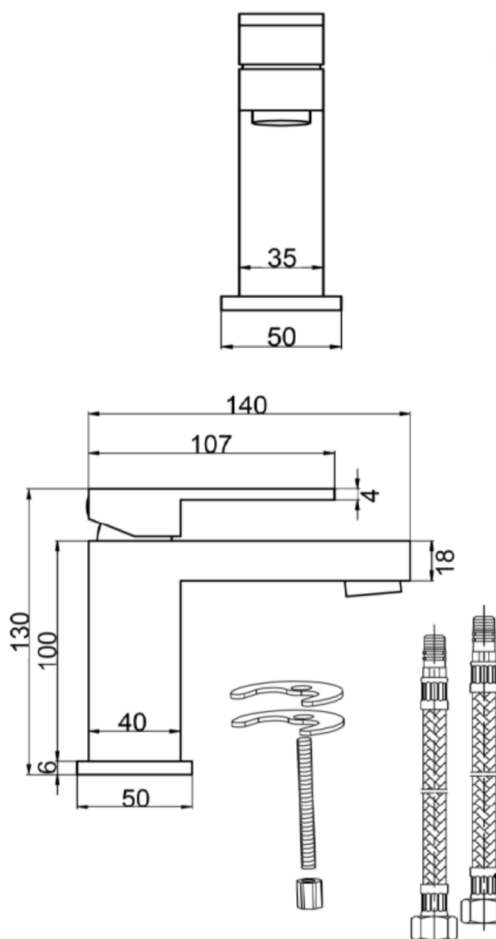

SAGITTARIUS

TAPS & SHOWERING

| | |
|-------------------------------|--|
| Construction | Brass Body CuZn40Pb2, EN CW617N (equivalent to BS CZ122) |
| Finishes | Chrome plated to BS EN 248 |
| Product Type | Contemporary |
| Water Pressure | Min. 0.2 bar, Max. 6.0 bar |
| Plumbing Systems | Suitable for all plumbing systems |
| Standards | Complies with BS5412, BS EN200 |
| Certification | Manufactured to comply with WRAS |
| Cartridge | 25mm ceramic disc cartridge |
| Fitting | Neoperl Adjustable Slim Air |
| Packaging | M10 x 350mm ½" BSP Female Flexi Tails |
| Guarantee | 46 x 28.5 x 34.5cm / carton (8 boxes / carton) |
| Additional Information | 10 years against manufacturing faults (excluding serviceable parts). Supplied with G 1¼" sprung waste |

**BLADE CLOAKROOM MONO
BASIN MIXER CHROME
BL/306/C**

Flow Rates (Litres per minute)

| System Pressure | 0.1 Bar | 0.2 Bar | 0.3 Bar | 0.5 Bar | 1.0 Bar | 1.5 Bar | 2.0 Bar | 3.0 Bar | 5.0 Bar |
|-----------------|---------|---------|---------|---------|---------|---------|---------|---------|---------|
| BL306 | 1.2 | 1.7 | - | 6.1 | 8.7 | 9.7 | 11.3 | - | - |

FOR FURTHER ADVICE PLEASE CONTACT :-

SAGITTARIUS LTD UNIT 1 LOWER VICTORIA STREET—CHADDERTON—OLDHAM—OL9 9TU TEL:0616 6202029

EMAIL:TECHNICAL@SAGITTARIUSTAPS.CO.UK

| | |
|-----------|-------------------|
| 20 | Push Button Waste |
| 19 | Flexi Tails |
| 18 | Aerator |
| 17 | Screw |
| 16 | Backnut |
| 15 | Tail |
| 14 | Rubber Seal |
| 13 | Rubber Seal |
| 12 | O Ring |
| 11 | Screw |
| 10 | Base Plate |
| 9 | Body |
| 8 | O Ring |
| 7 | Cartridge Cover |
| 6 | Cartridge |
| 5 | Brass Nut |
| 4 | Chrome Collar |
| 3 | Handle |
| 2 | Grub Screw |
| 1 | Cap |
| Index | Component |