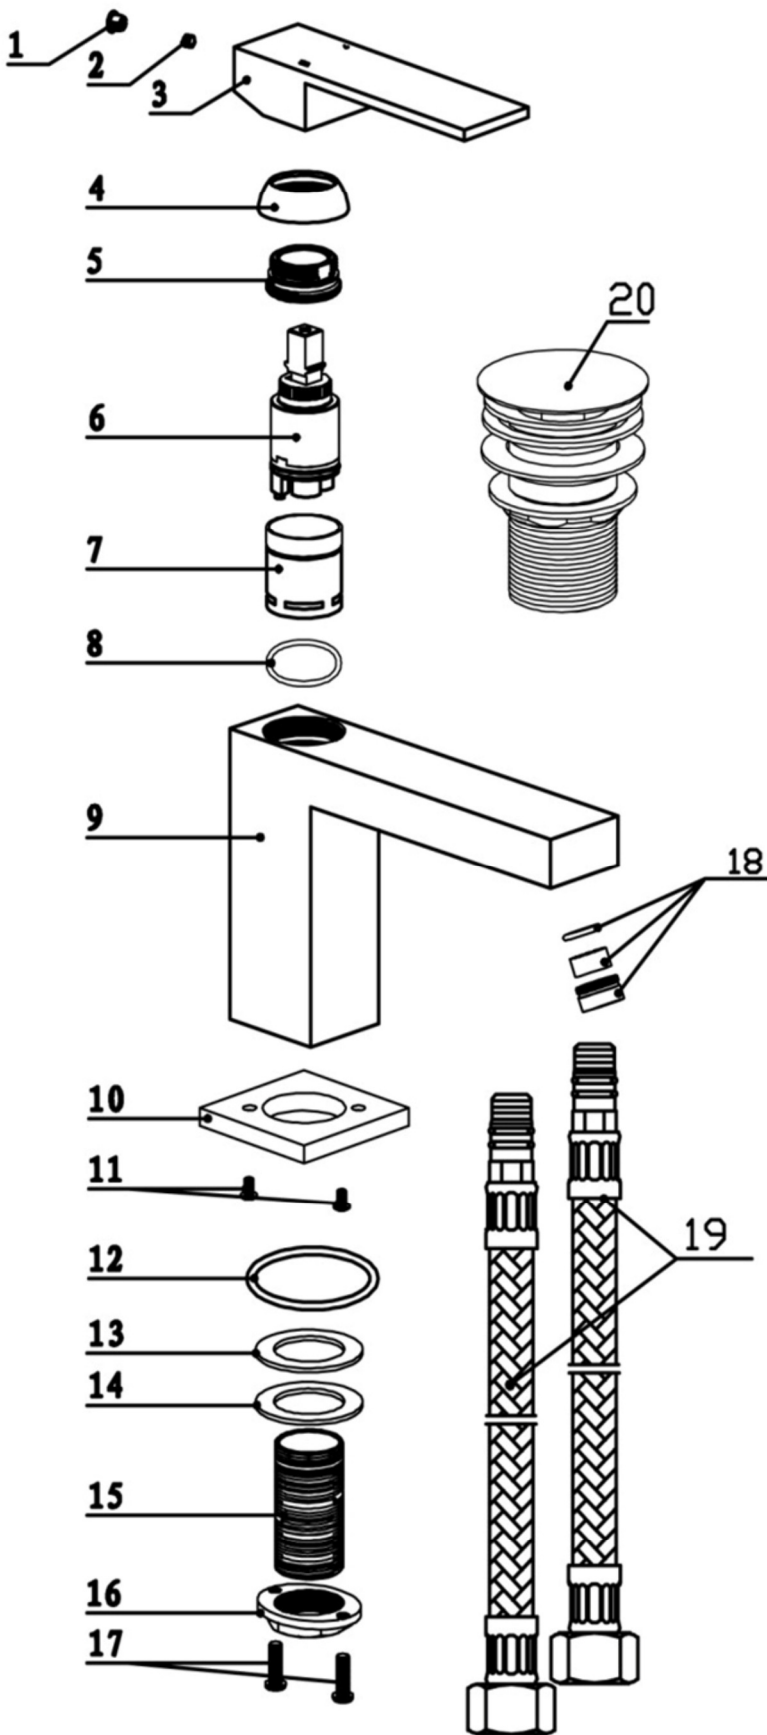

SAGITTARIUS

TAPS & SHOWERING

| | |
|-------------------------------|--|
| Construction | Brass Body CuZn40Pb2, EN CW617N (equivalent to BS CZ122) |
| Finishes | Chrome plated to BS EN 248 |
| Product Type | Contemporary |
| Water Pressure | Min. 0.2 bar, Max. 6.0 bar |
| Plumbing Systems | Suitable for all plumbing systems |
| Standards | Complies with BS5412, BS EN200 |
| Certification | Manufactured to comply with WRAS |
| Cartridge | 25mm ceramic disc cartridge |
| Fitting | Neoperl Adjustable Slim Air |
| Packaging | M10 x 350mm ½" BSP Female Flexi Tails |
| Guarantee | 46 x 28.5 x 34.5cm / carton (8 boxes / carton) |
| Additional Information | 10 years against manufacturing faults (excluding serviceable parts). Supplied with G 1¼" sprung waste |

**BLADE CLOAKROOM MONO
BASIN MIXER CHROME
BL/306/C**

Flow Rates (Litres per minute)

| System Pressure | 0.1 Bar | 0.2 Bar | 0.3 Bar | 0.5 Bar | 1.0 Bar | 1.5 Bar | 2.0 Bar | 3.0 Bar | 5.0 Bar |
|-----------------|---------|---------|---------|---------|---------|---------|---------|---------|---------|
| BL306 | 1.2 | 1.7 | - | 6.1 | 8.7 | 9.7 | 11.3 | - | - |

FOR FURTHER ADVICE PLEASE CONTACT :-

SAGITTARIUS LTD UNIT 1 LOWER VICTORIA STREET—CHADDERTON—OLDHAM—OL9 9TU TEL:0616 6202029

EMAIL:TECHNICAL@SAGITTARIUSTAPS.CO.UK

| | |
|-----------|-------------------|
| 20 | Push Button Waste |
| 19 | Flexi Tails |
| 18 | Aerator |
| 17 | Screw |
| 16 | Backnut |
| 15 | Tail |
| 14 | Rubber Seal |
| 13 | Rubber Seal |
| 12 | O Ring |
| 11 | Screw |
| 10 | Base Plate |
| 9 | Body |
| 8 | O Ring |
| 7 | Cartridge Cover |
| 6 | Cartridge |
| 5 | Brass Nut |
| 4 | Chrome Collar |
| 3 | Handle |
| 2 | Grub Screw |
| 1 | Cap |
| Index | Component |