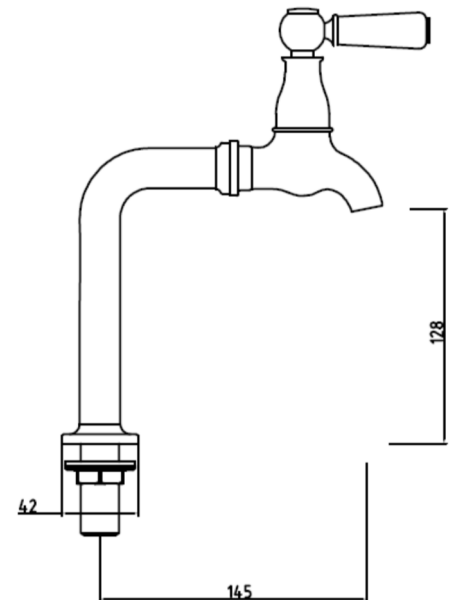

## TAPS & SHOWERING

Construction	Brass
Water Pressure	Min 0.2bar , Max 6.0 bar
Plb Systems	Suitable for all plumbing systems
Cartridge	1/4 Turn 1/2inch Ceramic disc valves
Guarantee	10yrs on Manufacturing Faults, 3yrs serviceable parts

### KENSINGTON LEVER BIB TAP AND STANDS CHROME

KL/155/C

The information contained on this page was correct at the date of issue. Fitting dimensions are provided as a guide only. Some variation may occur due to manufacturing tolerances. We pursue a policy of continuing improvement in design and performance of our products and so reserve the right to change specifications without prior notice