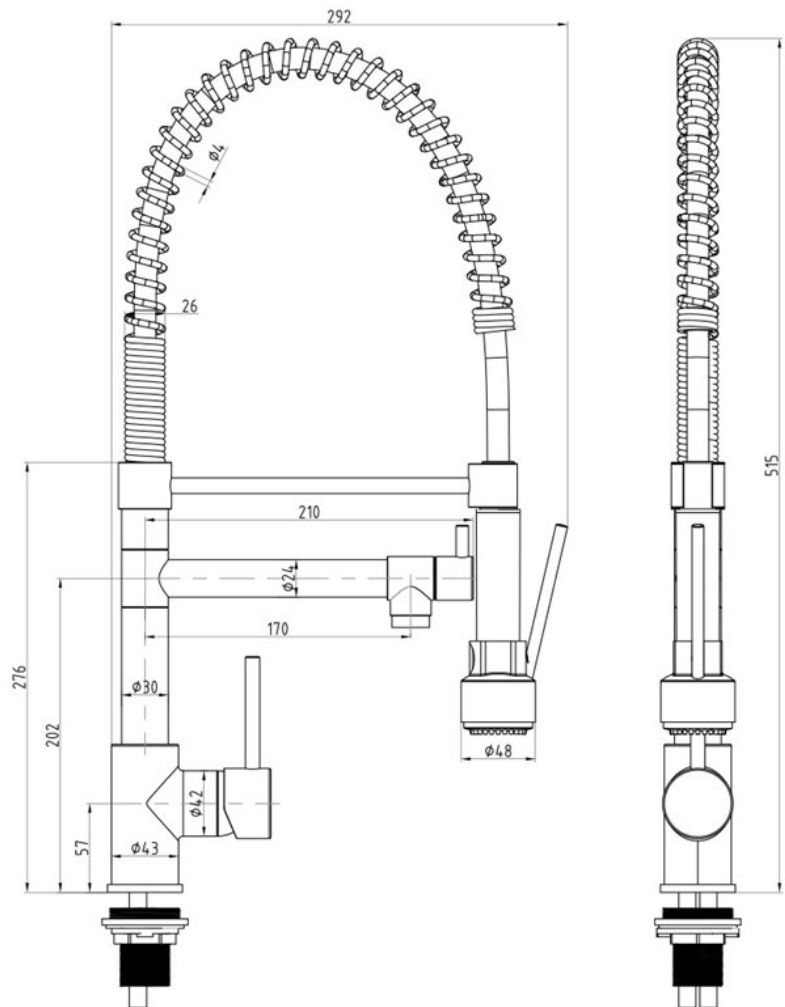

SAGITTARIUS

TAPS & SHOWERING

ERGO LEVER MINI
PROFESSIONAL SINK CHROME
EL/250/C

System Pressure	0.1 Bar	0.2 Bar	0.3 Bar	0.5 Bar	1.0 Bar	1.5 Bar	2.0 Bar	3.0 Bar	4.0 Bar	5.0 Bar
EL/250/C	0.8	1.5	2.2	2.8	4.0	4.9	5.7	6.9	8.0	8.9

The information contained on this page was correct at the date of issue. Fitting dimensions are provided as a guide only. Some variation may occur due to manufacturing tolerances. We pursue a policy of continuing improvement in design and performance of our products and so reserve the right to change specifications without prior notice