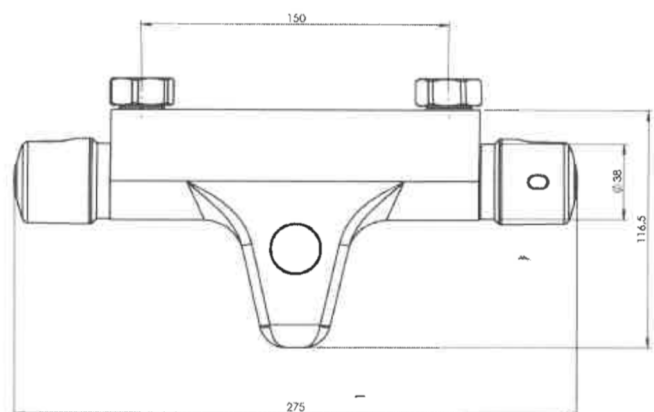

## TAPS & SHOWERING

PALERMO DECK MOUNTED  
THERMO BSM CHROME  
SH/380/C

The information contained on this page was correct at the date of issue. Fitting dimensions are provided as a guide only. Some variation may occur due to manufacturing tolerances. We pursue a policy of continuing improvement in design and performance of our products and so reserve the right to change specifications without prior notice