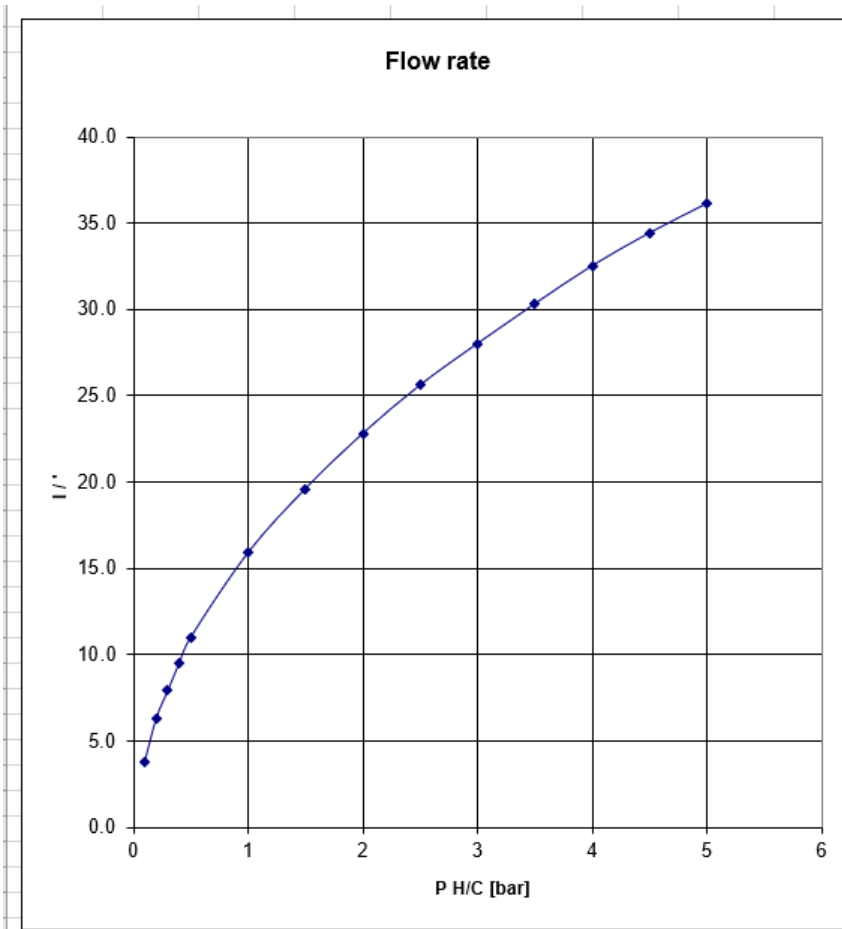

N°	P Hot/cold [bar]	V'
1	0.1	3.8
2	0.2	6.3
3	0.3	7.9
4	0.4	9.5
5	0.5	11.0
6	1	15.9
7	1.5	19.6
8	2	22.8
9	2.5	25.6
10	3	28.0
11	3.5	30.3
12	4	32.5
13	4.5	34.4
14	5	36.1

T hot water	65 °C	±3°	
T cold water	10÷15°C		
MIX temp.	38°C		

The information contained on this page was correct at the date of issue. Fitting dimensions are provided as a guide only. Some variation may occur due to manufacturing tolerances. We pursue a policy of continuing improvement in design and performance of our products and so reserve the right to change specifications without prior notice

FOR FURTHER ADVICE PLEASE CONTACT :-
SAGITTARIUS LTD UNIT 1 LOWER VICTORIA STREET—CHADDERTON—OLDHAM—OL9 9TU TEL:0616 6202029
EMAIL:TECHNICAL@SAGITTARIUSTAPS.CO.UK