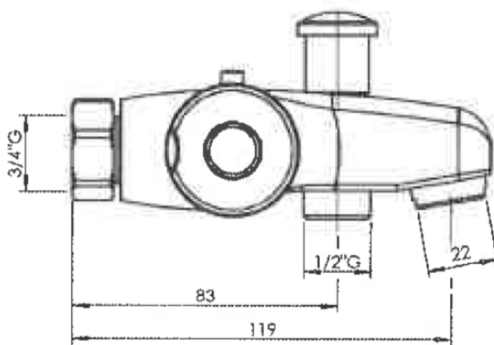

## TAPS & SHOWERING

PALERMO DECK MOUNTED  
THERMO BSM CHROME  
SH/380/C

The information contained on this page was correct at the date of issue. Fitting dimensions are provided as a guide only. Some variation may occur due to manufacturing tolerances. We pursue a policy of continuing improvement in design and performance of our products and so reserve the right to change specifications without prior notice