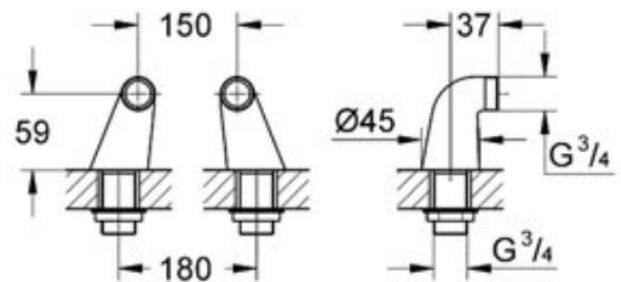

## TAPS & SHOWERING

PALERMO DECK MOUNTED  
THERMO BSM CHROME  
SH/380/C

The information contained on this page was correct at the date of issue. Fitting dimensions are provided as a guide only. Some variation may occur due to manufacturing tolerances. We pursue a policy of continuing improvement in design and performance of our products and so reserve the right to change specifications without prior notice