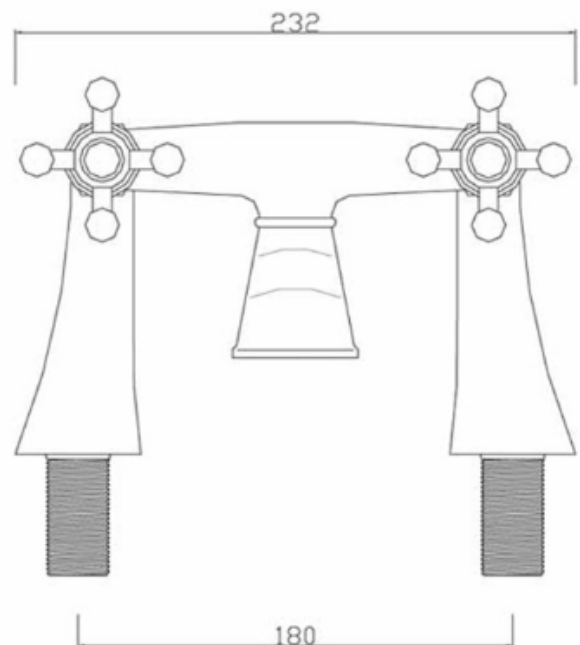

SAGITTARIUS

TAPS & SHOWERING

Construction	Brass Body, Brass Handle
Finish	Chrome
Style	Traditional
Working pressure	Min 0.1 bar, max 5.0bar
Plumbing systems	Suitable for all plumbing systems
Connection inlet	3/4" BSP
Cartridge	Standard Turn
Guarantee	10years on chrome finish, 3 years serviceable parts

FANTASY BATH FILLER

CHROME

FA/104/C

The information contained on this page was correct at the date of issue. Fitting dimensions are provided as a guide only. Some variation may occur due to manufacturing tolerances. We pursue a policy of continuing improvement in design and performance of our products and so reserve the right to change specifications without prior notice