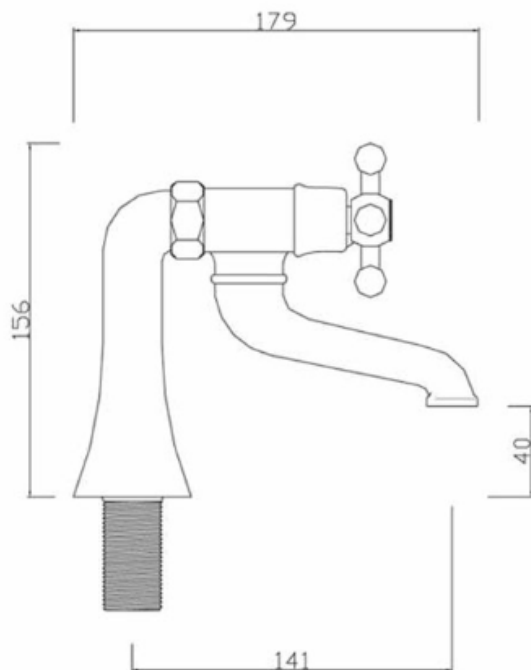

SAGITTARIUS

TAPS & SHOWERING

Construction	Brass Body, Brass Handle
Finish	Chrome
Style	Traditional
Working pressure	Min 0.1 bar, max 5.0bar
Plumbing systems	Suitable for all plumbing systems
Connection inlet	3/4" BSP
Cartridge	Standard Turn
Guarantee	10years on chrome finish, 3 years serviceable parts

FANTASY BATH FILLER

CHROME

FA/104/C

The information contained on this page was correct at the date of issue. Fitting dimensions are provided as a guide only. Some variation may occur due to manufacturing tolerances. We pursue a policy of continuing improvement in design and performance of our products and so reserve the right to change specifications without prior notice