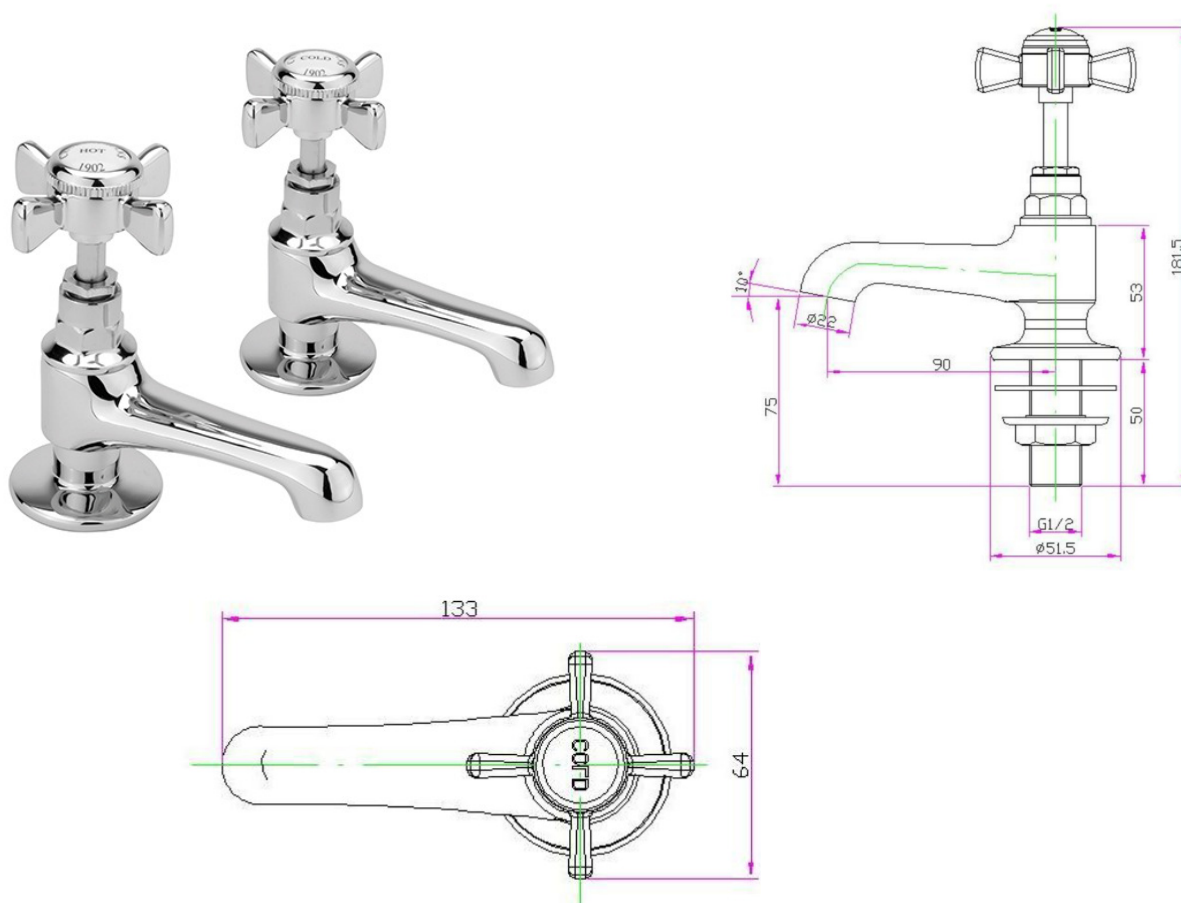

SAGITTARIUS

TAPS & SHOWERING

Construction	Brass Body, Brass Handle
Finish	Chrome
Style	Traditional
Working pressure	Min 0.1 bar, max 5.0bar
Plumbing systems	Suitable for all plumbing systems
Connection inlet	1/2" BSP
Cartridge	Standard Turn
Guarantee	10years on chrome finish, 3 years serviceable parts

Churchman Basin Taps

Chrome

CH/101/C

Flow Rates (litres per minute)

System Pressure	0.1 Bar	0.2 Bar	0.3 Bar	0.5 Bar	1.0 Bar	1.5 Bar	2.0 Bar	3.0 Bar	4.0 Bar	5.0 Bar
	2.20	4.30	-	7.30	10.40	13.00	15.10	18.50	-	-

The information contained on this page was correct at the date of issue. Fitting dimensions are provided as a guide only. Some variation may occur due to manufacturing tolerances.

FOR FURTHER ADVICE PLEASE CONTACT :-