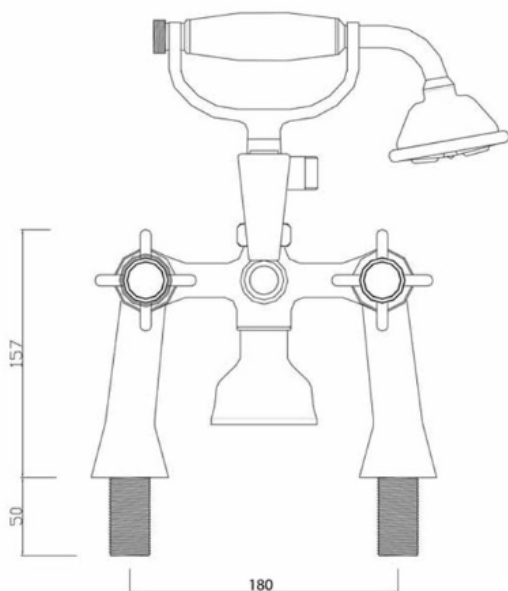

SAGITTARIUS

TAPS & SHOWERING

Construction	Brass Body, Brass Handle
Finish	Chrome
Style	Traditional
Working pressure	Min 0.1 bar, max 5.0bar
Plumbing systems	Suitable for all plumbing systems
Connection inlet	3/4" BSP
Cartridge	Standard Turn
Guarantee	10years on chrome finish, 3 years serviceable parts

CHURCHMAN BATH SHOWER MIXER CHROME CH/105/C

The information contained on this page was correct at the date of issue. Fitting dimensions are provided as a guide only. Some variation may occur due to manufacturing tolerances. We pursue a policy of continuing improvement in design and performance of our products and so reserve the right to change specifications without prior notice