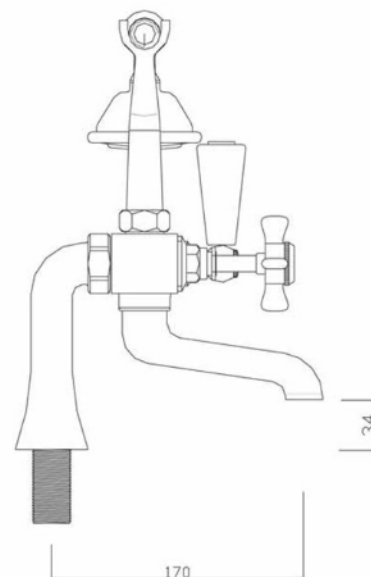

SAGITTARIUS

TAPS & SHOWERING

Construction	Brass Body, Brass Handle
Finish	Chrome
Style	Traditional
Working pressure	Min 0.1 bar, max 5.0bar
Plumbing systems	Suitable for all plumbing systems
Connection inlet	3/4" BSP
Cartridge	Standard Turn
Guarantee	10years on chrome finish, 3 years serviceable parts

CHURCHMAN BATH SHOWER MIXER CHROME CH/105/C

The information contained on this page was correct at the date of issue. Fitting dimensions are provided as a guide only. Some variation may occur due to manufacturing tolerances. We pursue a policy of continuing improvement in design and performance of our products and so reserve the right to change specifications without prior notice