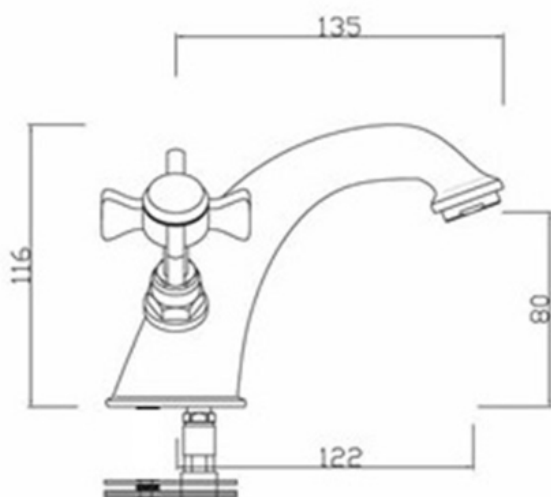

SAGITTARIUS

TAPS & SHOWERING

Construction	Brass Body, Brass Handle
Finish	Chrome
Style	Traditional
Working pressure	Min 0.1 bar, max 5.0bar
Plumbing systems	Suitable for all plumbing systems
Connection inlet	1/2" BSP
Cartridge	Standard Turn
Guarantee	10years on chrome finish, 3 years serviceable parts

CHURCHMAN MONO BASIN MIXER CHROME CH/106/C

The information contained on this page was correct at the date of issue. Fitting dimensions are provided as a guide only. Some variation may occur due to manufacturing tolerances. We pursue a policy of continuing improvement in design and performance of our products and so reserve the right to change specifications without prior notice