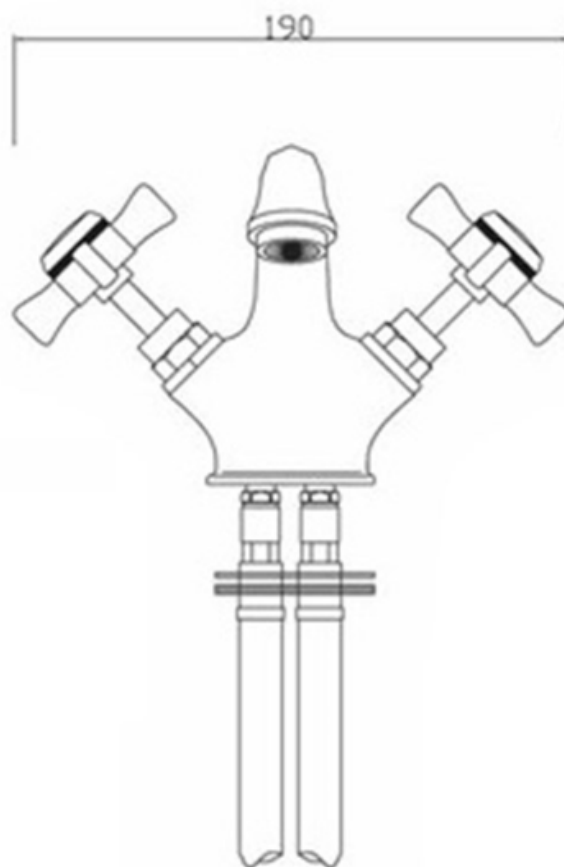

SAGITTARIUS

TAPS & SHOWERING

Construction	Brass Body, Brass Handle
Finish	Chrome
Style	Traditional
Working pressure	Min 0.1 bar, max 5.0bar
Plumbing systems	Suitable for all plumbing systems
Connection inlet	1/2" BSP
Cartridge	Standard Turn
Guarantee	10years on chrome finish, 3 years serviceable parts

CHURCHMAN MONO BASIN MIXER CHROME CH/106/C

The information contained on this page was correct at the date of issue. Fitting dimensions are provided as a guide only. Some variation may occur due to manufacturing tolerances. We pursue a policy of continuing improvement in design and performance of our products and so reserve the right to change specifications without prior notice