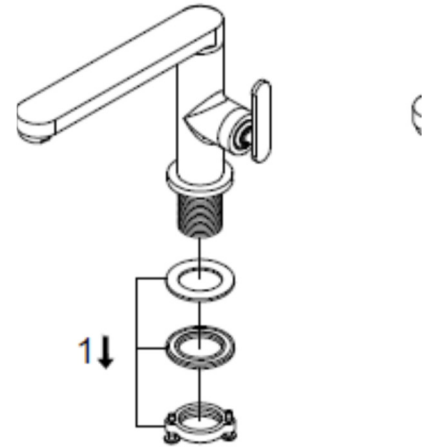

SAGITTARIUS

TAPS & SHOWERING

ECLIPSE EXT REACH SIDE LEVER BASIN CHROME EC/306/C

Construction	Brass Body
Finishes	Chrome
Product Type	Contemporary
Water Pressure	Min. 0.2 bar, Max. 6.0 bar
Plumbing Systems	Suitable for all plumbing systems
Standards	Complies with BS5412, BS EN200
Certification	Manufactured to comply with WRAS
Cartridge	35mm ceramic disc cartridge
Fitting	M10 x 350mm ½" BSP Female Flexi Tails

Guarantee	10 years against manufacturing faults (excluding serviceable parts).
Additional Information	Supplied with G 1¼" sprung waste

The information contained on this page was correct at the date of issue. Fitting dimensions are provided as a guide only. Some variation may occur due to manufacturing tolerances. We pursue a policy of continuing improvement in design and performance of our products and so reserve the right to change specifications without prior notice