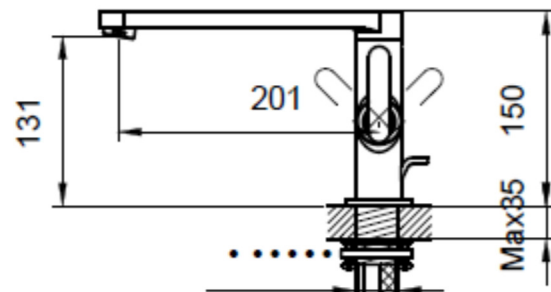

SAGITTARIUS

TAPS & SHOWERING

ECLIPSE EXT REACH SIDE LEVER BASIN CHROME EC/306/C

Construction	Brass Body
Finishes	Chrome
Product Type	Contemporary
Water Pressure	Min. 0.2 bar, Max. 6.0 bar
Plumbing Systems	Suitable for all plumbing systems
Standards	Complies with BS5412, BS EN200
Certification	Manufactured to comply with WRAS
Cartridge	35mm ceramic disc cartridge
Fitting	M10 x 350mm ½" BSP Female Flexi Tails

Guarantee	10 years against manufacturing faults (excluding serviceable parts).
Additional Information	Supplied with G 1¼" sprung waste

The information contained on this page was correct at the date of issue. Fitting dimensions are provided as a guide only. Some variation may occur due to manufacturing tolerances. We pursue a policy of continuing improvement in design and performance of our products and so reserve the right to change specifications without prior notice