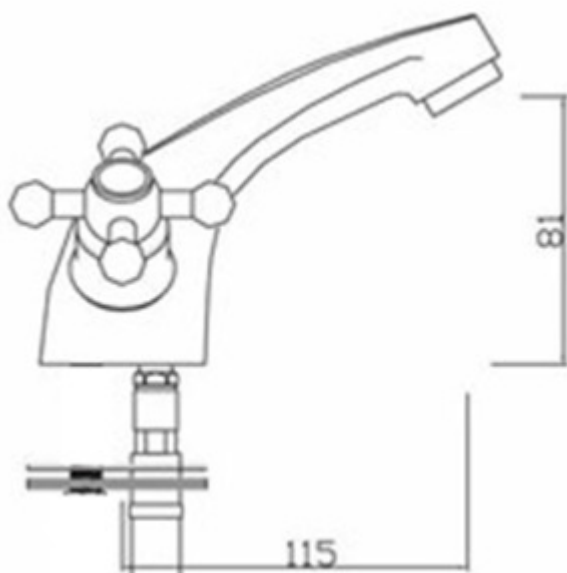

SAGITTARIUS

TAPS & SHOWERING

Construction	Brass Body, Brass Handle
Finish	Chrome
Style	Traditional
Working pressure	Min 0.1 bar, max 5.0bar
Plumbing systems	Suitable for all plumbing systems
Connection inlet	1/2" BSP
Cartridge	Standard Turn
Guarantee	10years on chrome finish, 3 years serviceable parts

FANTASY MONO BASIN

MIXER CHROME

FA/106/C

The information contained on this page was correct at the date of issue. Fitting dimensions are provided as a guide only. Some variation may occur due to manufacturing tolerances. We pursue a policy of continuing improvement in design and performance of our products and so reserve the right to change specifications without prior notice