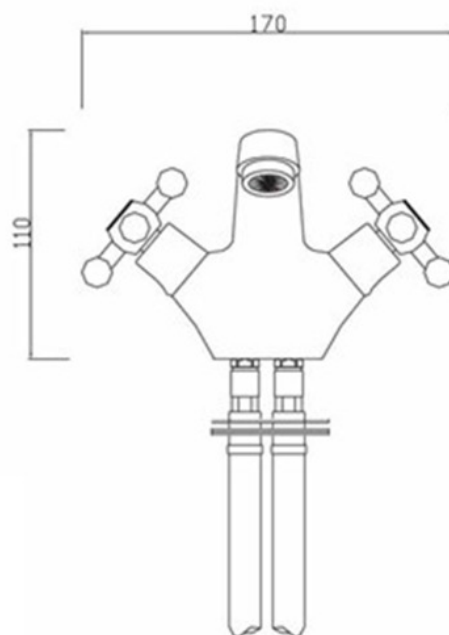

SAGITTARIUS

TAPS & SHOWERING

Construction	Brass Body, Brass Handle
Finish	Chrome
Style	Traditional
Working pressure	Min 0.1 bar, max 5.0bar
Plumbing systems	Suitable for all plumbing systems
Connection inlet	1/2" BSP
Cartridge	Standard Turn
Guarantee	10years on chrome finish, 3 years serviceable parts

FANTASY MONO BASIN

MIXER CHROME

FA/106/C

The information contained on this page was correct at the date of issue. Fitting dimensions are provided as a guide only. Some variation may occur due to manufacturing tolerances. We pursue a policy of continuing improvement in design and performance of our products and so reserve the right to change specifications without prior notice