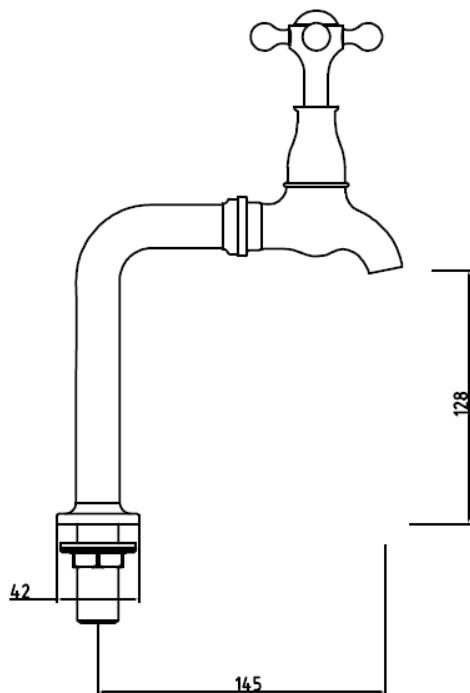

SAGITTARIUS

TAPS & SHOWERING

Construction	Brass
Water Pressure	Min 0.2bar , Max 6.0 bar
Plb Systems	Suitable for all plumbing systems
Cartridge	1/4 Turn 1/2inch Ceramic disc valves
Guarantee	10yrs on Manufacturing Faults, 3yrs serviceable parts

KENSINGTON BIB TAP AND STANDS CHROME

KE/155/C

The information contained on this page was correct at the date of issue. Fitting dimensions are provided as a guide only. Some variation may occur due to manufacturing tolerances. We pursue a policy of continuing improvement in design and performance of our products and so reserve the right to change specifications without prior notice