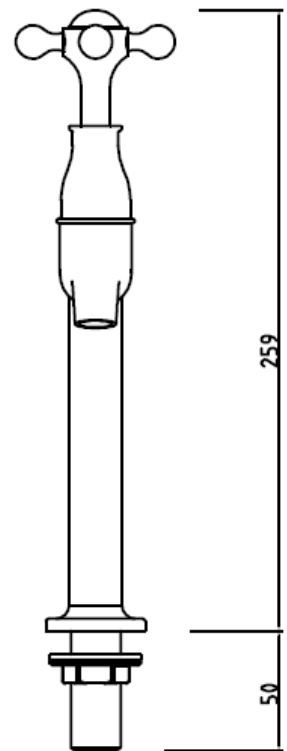

SAGITTARIUS

TAPS & SHOWERING

Construction	Brass
Water Pressure	Min 0.2bar , Max 6.0 bar
Plb Systems	Suitable for all plumbing systems
Cartridge	1/4 Turn 1/2inch Ceramic disc valves
Guarantee	10yrs on Manufacturing Faults, 3yrs serviceable parts

KENSINGTON BIB TAP AND STANDS CHROME

KE/155/C

The information contained on this page was correct at the date of issue. Fitting dimensions are provided as a guide only. Some variation may occur due to manufacturing tolerances. We pursue a policy of continuing improvement in design and performance of our products and so reserve the right to change specifications without prior notice