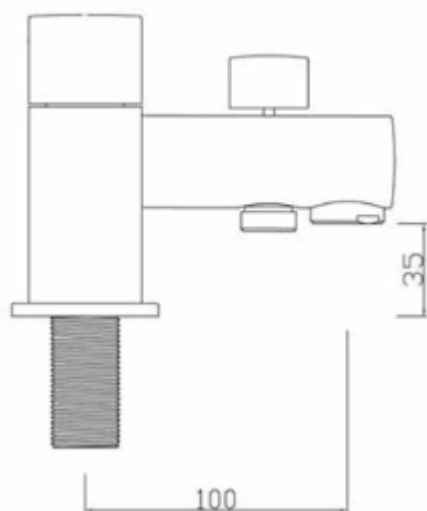

SAGITTARIUS

TAPS & SHOWERING

OVETA BATH SHOWER MIXER CHROME OV/105/C

Minimum Water Pressure	0.5
Shape	Oval
Finish	Polished Chrome
Style	Modern
Mounting Type	Deck Mounted
Tap Holes	2 Holes
Spout Type	Straight Spout
Handle Type	Oval, Dual Control
Cartridge Type	Ceramic Disc
Temperature Control	Manual
Number of Outlets	2 Outlets
Height (mm)	115
Width (mm)	245
Projection (mm)	100

The information contained on this page was correct at the date of issue. Fitting dimensions are provided as a guide only. Some variation may occur due to manufacturing tolerances. We pursue a policy of continuing improvement in design and performance of our products and so reserve the right to change specifications without prior notice