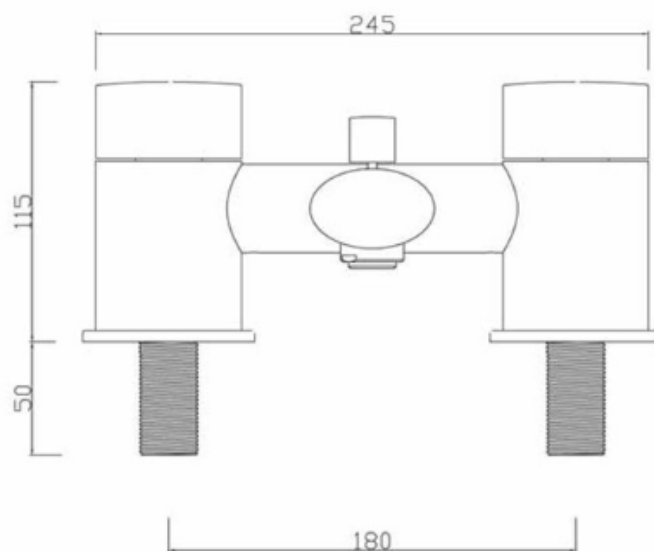

SAGITTARIUS

TAPS & SHOWERING

OVETA BATH SHOWER MIXER CHROME OV/105/C

Minimum Water Pressure	0.5
Shape	Oval
Finish	Polished Chrome
Style	Modern
Mounting Type	Deck Mounted
Tap Holes	2 Holes
Spout Type	Straight Spout
Handle Type	Oval, Dual Control
Cartridge Type	Ceramic Disc
Temperature Control	Manual
Number of Outlets	2 Outlets
Height (mm)	115
Width (mm)	245
Projection (mm)	100

The information contained on this page was correct at the date of issue. Fitting dimensions are provided as a guide only. Some variation may occur due to manufacturing tolerances. We pursue a policy of continuing improvement in design and performance of our products and so reserve the right to change specifications without prior notice