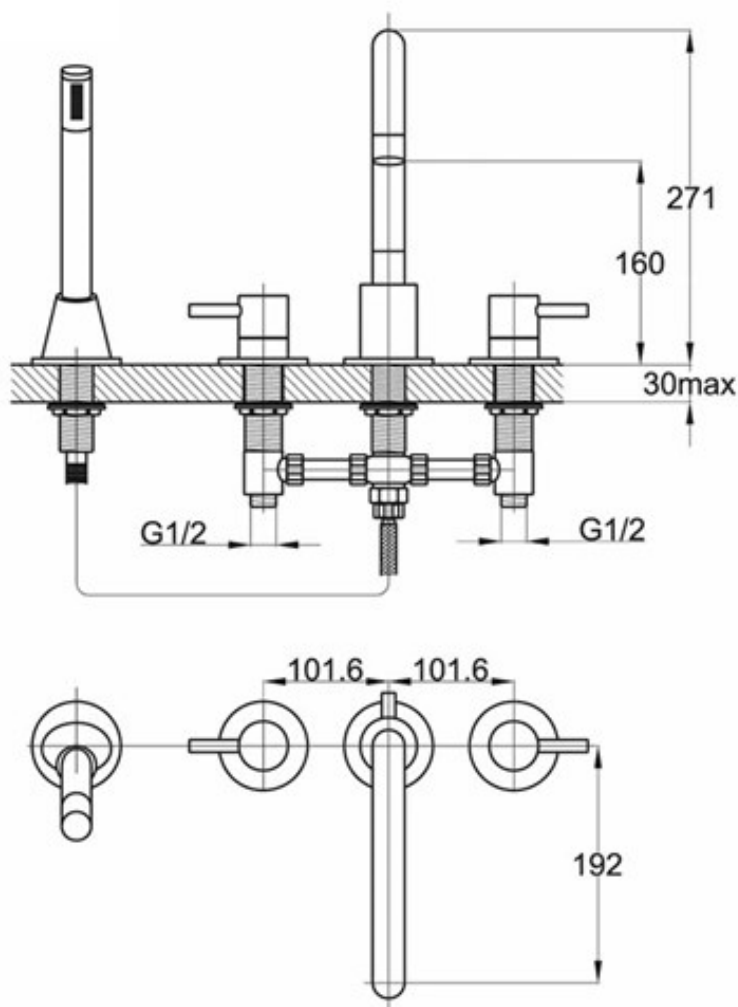

SAGITTARIUS

TAPS & SHOWERING

PIAZZA 4 HOLE BATH FILLER

CHROME

PI/114/C

The information contained on this page was correct at the date of issue. Fitting dimensions are provided as a guide only. Some variation may occur due to manufacturing tolerances. We pursue a policy of continuing improvement in design and performance of our products and so reserve the right to change specifications without prior notice