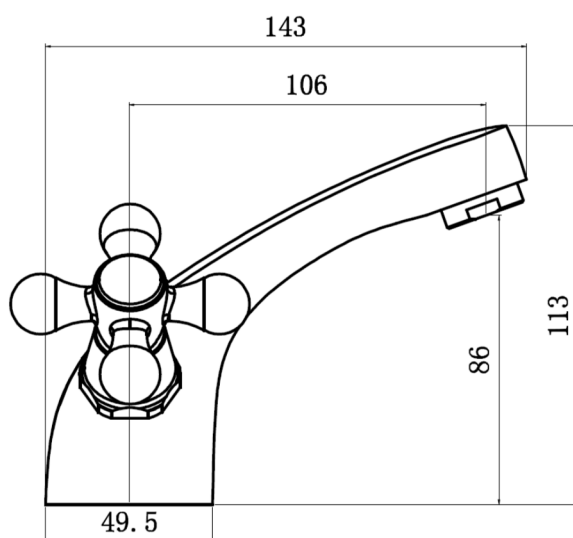

SAGITTARIUS

TAPS & SHOWERING

Construction	Brass Body, Brass Handle
Finish	Chrome
Style	Traditional
Working pressure	Min 0.1 bar, max 5.0bar
Plumbing systems	Suitable for all plumbing systems
Connection inlet	1/2" BSP
Cartridge	Standard Turn
Guarantee	10years on chrome finish, 3 years serviceable parts

VICTORIA MONO BASIN MIXER CHROME VI/106/C

The information contained on this page was correct at the date of issue. Fitting dimensions are provided as a guide only. Some variation may occur due to manufacturing tolerances. We pursue a policy of continuing improvement in design and performance of our products and so reserve the right to change specifications without prior notice