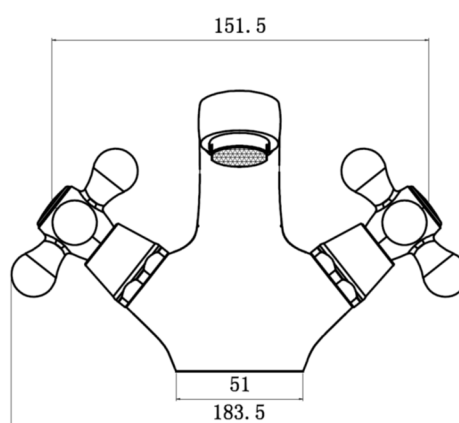

SAGITTARIUS

TAPS & SHOWERING

Construction	Brass Body, Brass Handle
Finish	Chrome
Style	Traditional
Working pressure	Min 0.1 bar, max 5.0bar
Plumbing systems	Suitable for all plumbing systems
Connection inlet	1/2" BSP
Cartridge	Standard Turn
Guarantee	10years on chrome finish, 3 years serviceable parts

VICTORIA MONO BASIN MIXER CHROME VI/106/C

The information contained on this page was correct at the date of issue. Fitting dimensions are provided as a guide only. Some variation may occur due to manufacturing tolerances. We pursue a policy of continuing improvement in design and performance of our products and so reserve the right to change specifications without prior notice