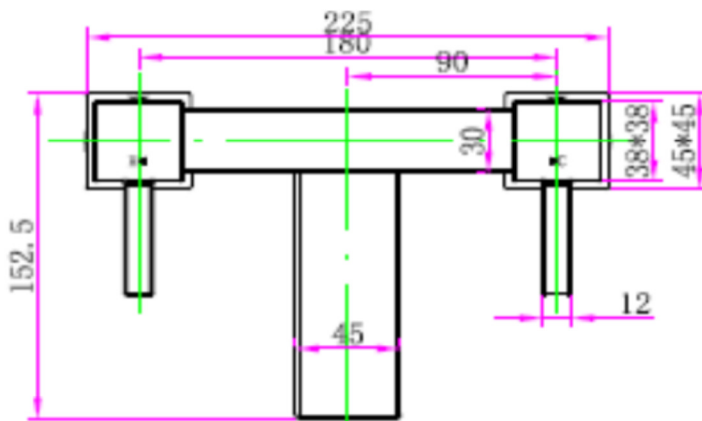

## TAPS & SHOWERING

<b>Construction</b>	Brass Body (CuZn40Pb18)
<b>Finishes</b>	Chrome plated to BS EN 248
<b>Product Type</b>	Contemporary
<b>Water Pressure</b>	Min. 0.2 bar, Max. 6.0 bar
<b>Plumbing Systems</b>	Suitable for all plumbing systems
<b>Standards</b>	Complies with BS5412, BS EN200
<b>Certification</b>	Manufactured to comply with WRAS
<b>Fitting</b>	Flexi tail pipe

### Flow Rates (Litres per minute)

Bar	0.1	0.2	0.3	0.4	0.5	1	1.5	2	2.5	3	4	5
AR104	12	16.8	20.04	24.3	27.71	38.42	47.06	54.34		66.55	76.84	85.91

The information contained on this page was correct at the date of issue. Fitting dimensions are provided as a guide only. Some variation may occur due to manufacturing tolerances.