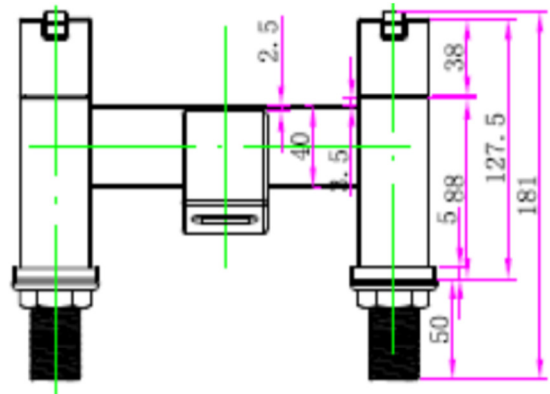

## TAPS & SHOWERING

<b>Construction</b>	Brass Body (CuZn40Pb18)
<b>Finishes</b>	Chrome plated to BS EN 248
<b>Product Type</b>	Contemporary
<b>Water Pressure</b>	Min. 0.2 bar, Max. 6.0 bar
<b>Plumbing Systems</b>	Suitable for all plumbing systems
<b>Standards</b>	Complies with BS5412, BS EN200
<b>Certification</b>	Manufactured to comply with WRAS
<b>Fitting</b>	Flexi tail pipe

### Flow Rates (Litres per minute)

Bar	0.1	0.2	0.3	0.4	0.5	1	1.5	2	2.5	3	4	5
AR104	12	16.8	20.04	24.3	27.71	38.42	47.06	54.34		66.55	76.84	85.91

The information contained on this page was correct at the date of issue. Fitting dimensions are provided as a guide only. Some variation may occur due to manufacturing tolerances.