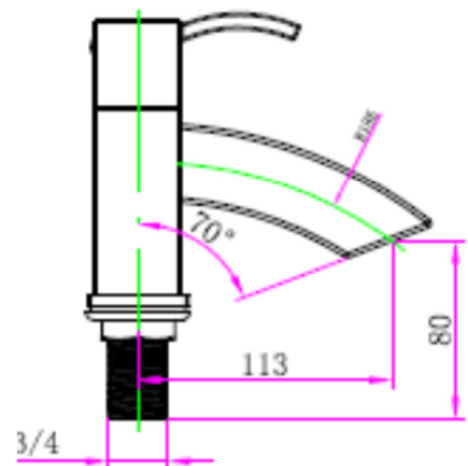

## TAPS & SHOWERING

<b>Construction</b>	Brass Body (CuZn40Pb18)
<b>Finishes</b>	Chrome plated to BS EN 248
<b>Product Type</b>	Contemporary
<b>Water Pressure</b>	Min. 0.2 bar, Max. 6.0 bar
<b>Plumbing Systems</b>	Suitable for all plumbing systems
<b>Standards</b>	Complies with BS5412, BS EN200
<b>Certification</b>	Manufactured to comply with WRAS
<b>Fitting</b>	Flexi tail pipe

### Flow Rates (Litres per minute)

Bar	0.1	0.2	0.3	0.4	0.5	1	1.5	2	2.5	3	4	5
AR104	12	16.8	20.04	24.3	27.71	38.42	47.06	54.34		66.55	76.84	85.91

The information contained on this page was correct at the date of issue. Fitting dimensions are provided as a guide only. Some variation may occur due to manufacturing tolerances.