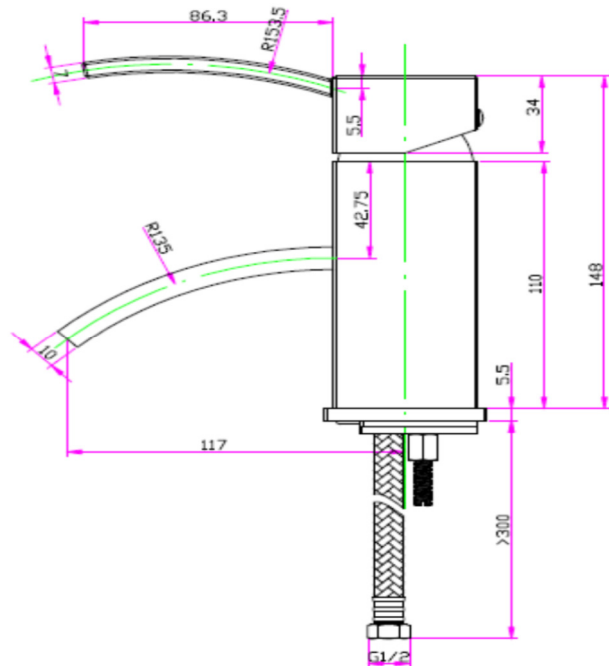

SAGITTARIUS

TAPS & SHOWERING

Construction	Brass Body (CuZn40Pb18)
Finishes	Chrome plated to BS EN 248
Product Type	Contemporary
Water Pressure	Min. 0.2 bar, Max. 6.0 bar
Plumbing Systems	Suitable for all plumbing systems
Standards	Complies with BS5412, BS EN200
Certification	Manufactured to comply with WRAS
Fitting	Flexi tail pipe

ARKE MONO BASIN MIXER

CHROME

AR/106/C

Flow Rates (Litres per minute)

Bar	0.1	0.2	0.3	0.4	0.5	1	1.5	2	2.5	3	4	5
AR106					7.8	12	15.5	18	21	23.3		

The information contained on this page was correct at the date of issue. Fitting dimensions are provided as a guide only. Some variation may occur due to manufacturing tolerances. We pursue a policy of continuing improvement in design and performance of our products and so reserve the right to change specifications without prior notice