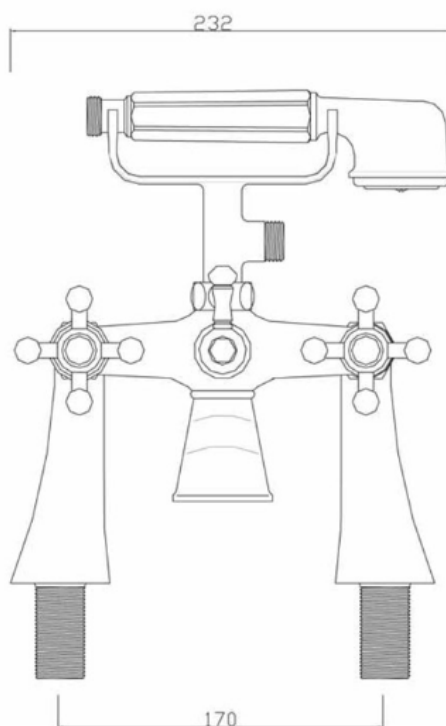

SAGITTARIUS

TAPS & SHOWERING

Construction	Brass Body, Brass Handle
Finish	Chrome
Style	Traditional
Working pressure	Min 0.1 bar, max 5.0bar
Plumbing systems	Suitable for all plumbing systems
Connection inlet	3/4" BSP
Cartridge	Standard Turn
Guarantee	10years on chrome finish, 3 years serviceable parts

FANTASY BATH SHOWER MIXER CHROME FA/105/C

The information contained on this page was correct at the date of issue. Fitting dimensions are provided as a guide only. Some variation may occur due to manufacturing tolerances. We pursue a policy of continuing improvement in design and performance of our products and so reserve the right to change specifications without prior notice