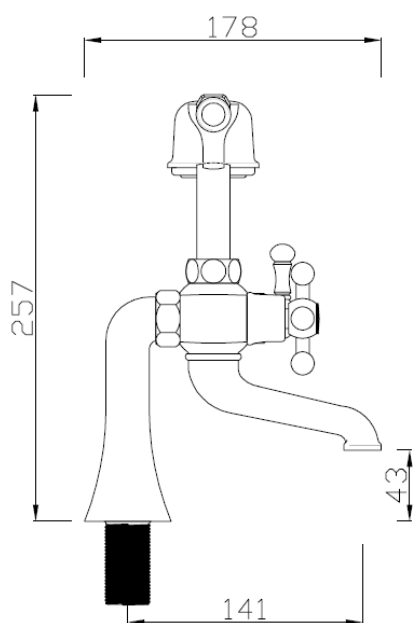

SAGITTARIUS

TAPS & SHOWERING

Construction	Brass Body, Brass Handle
Finish	Chrome
Style	Traditional
Working pressure	Min 0.1 bar, max 5.0bar
Plumbing systems	Suitable for all plumbing systems
Connection inlet	3/4" BSP
Cartridge	Standard Turn
Guarantee	10years on chrome finish, 3 years serviceable parts

FANTASY BATH SHOWER MIXER CHROME FA/105/C

The information contained on this page was correct at the date of issue. Fitting dimensions are provided as a guide only. Some variation may occur due to manufacturing tolerances. We pursue a policy of continuing improvement in design and performance of our products and so reserve the right to change specifications without prior notice