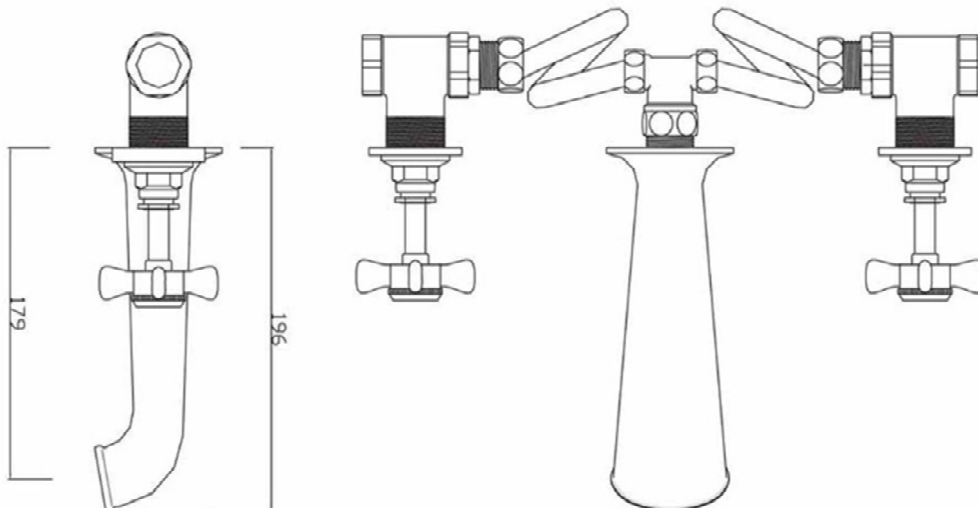

SAGITTARIUS

TAPS & SHOWERING

Construction	Brass Body, Brass Handle
Finish	Chrome
Style	Traditional
Working pressure	Min 0.1 bar, max 5.0bar
Plumbing systems	Suitable for all plumbing systems
Connection inlet	3/4" BSP
Cartridge	Standard Turn
Guarantee	10years on chrome finish, 3 years serviceable parts

CHURCHMAN W/MOUNTED

3 HOLE BATH CHROME

CH/127/C

The information contained on this page was correct at the date of issue. Fitting dimensions are provided as a guide only. Some variation may occur due to manufacturing tolerances. We pursue a policy of continuing improvement in design and performance of our products and so reserve the right to change specifications without prior notice