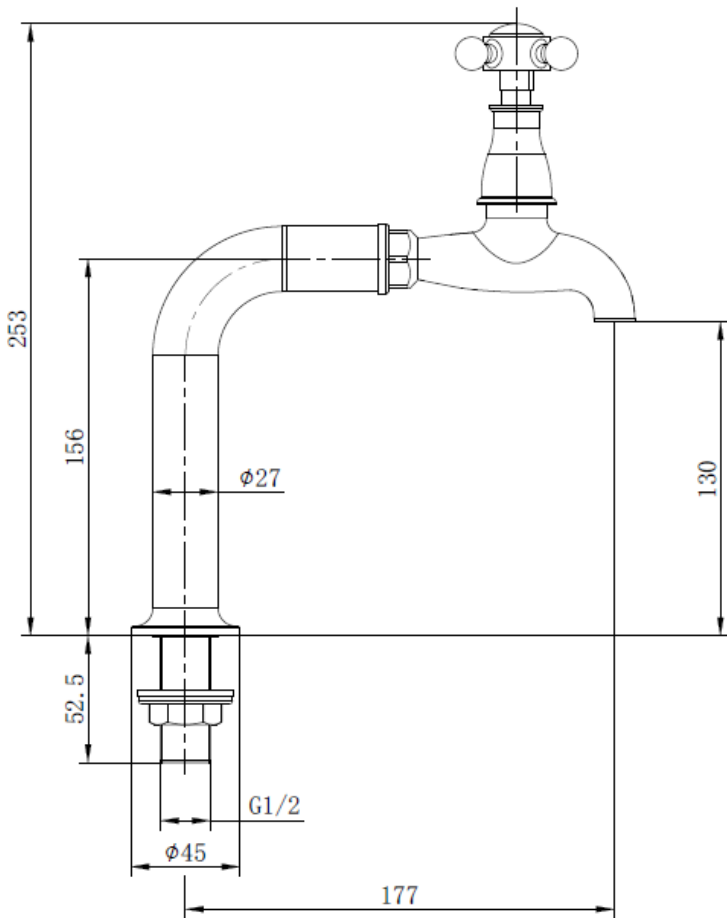

SAGITTARIUS

Product Code	KE/295/C
Description	Kensington Pair Of Bib Taps And Stands
Finish	Chrome
Design	Traditional
Connection	G1/2" BSP Male Threaded Tail
Plumbing System	Suitable For High Pressure. Pumped Or Combination Boiler
Operating System	Minimum Pressure 0.5 to 5.0 Bar
Cartridges	1/4 Turn 1/2" Ceramic Disc Valve
Approval	WRAS Approved Material
Guarantee	10 Years On Casting & Chrome Finish. 3 Years On Serviceable Moving Parts.

FOR FURTHER ADVICE PLEASE CONTACT :-

SAGITTARIUS LTD UNIT 1 LOWER VICTORIA STREET—CHADDERTON—OLDHAM—OL9 9TU TEL: 0161 6202029

SAGITTARIUS

Bib Tap Installation Guide:

The information contained on this page was correct at the date of issue. Fitting dimensions are provided as a guide only. Some variation may occur due to manufacturing tolerances. We pursue a policy of continuing improvement in design and performance of our products and so reserve the right to change specifications without prior notice