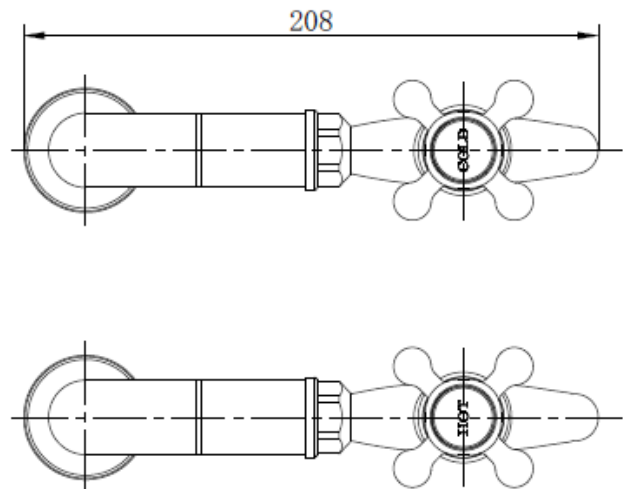

SAGITTARIUS

Product Code	KE/295/C
Description	Kensington Pair Of Bib Taps And Stands
Finish	Chrome
Design	Traditional
Connection	G1/2" BSP Male Threaded Tail
Plumbing System	Suitable For High Pressure. Pumped Or Combination Boiler
Operating System	Minimum Pressure 0.5 to 5.0 Bar
Cartridges	1/4 Turn 1/2" Ceramic Disc Valve
Approval	WRAS Approved Material
Guarantee	10 Years On Casting & Chrome Finish. 3 Years On Serviceable Moving Parts.

The information contained on this page was correct at the date of issue. Fitting dimensions are provided as a guide only. Some variation may occur due to manufacturing tolerances. We pursue a policy of continuing improvement in design and performance of our products and so reserve the right to change specifications without prior notice

FOR FURTHER ADVICE PLEASE CONTACT :-

SAGITTARIUS LTD UNIT 1 LOWER VICTORIA STREET—CHADDERTON—OLDHAM—OL9 9TU TEL: 0161 6202029

SAGITTARIUS

Bib Tap Installation Guide:

The information contained on this page was correct at the date of issue. Fitting dimensions are provided as a guide only. Some variation may occur due to manufacturing tolerances. We pursue a policy of continuing improvement in design and performance of our products and so reserve the right to change specifications without prior notice