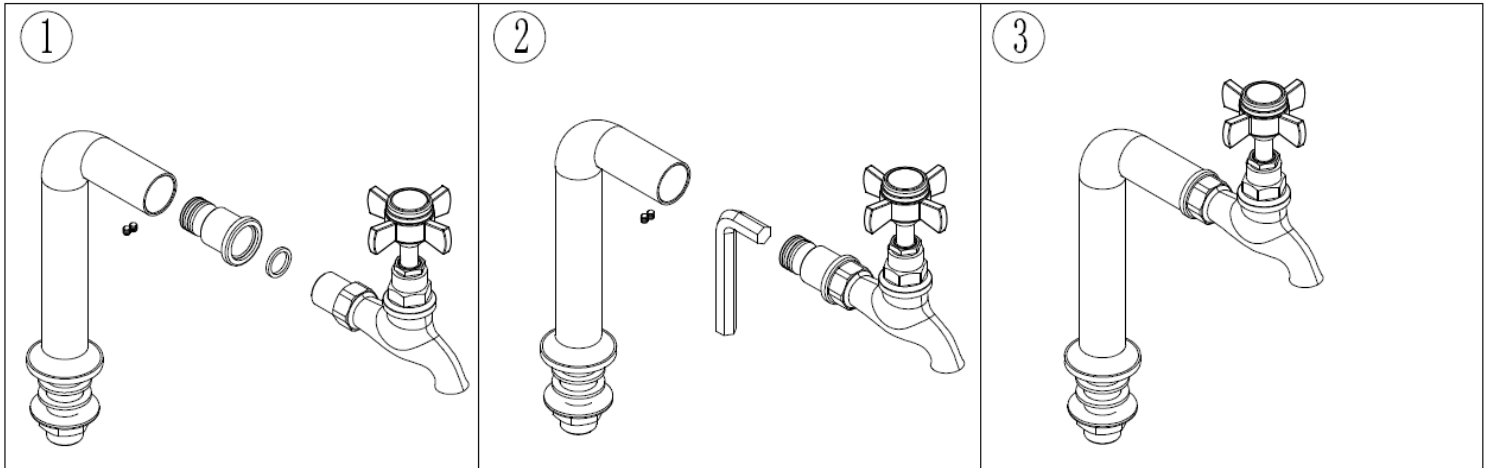

SAGITTARIUS

Bib Tap Installation Guide:

The information contained on this page was correct at the date of issue. Fitting dimensions are provided as a guide only. Some variation may occur due to manufacturing tolerances. We pursue a policy of continuing improvement in design and performance of our products and so reserve the right to change specifications without prior notice

FOR FURTHER ADVICE PLEASE CONTACT :-

SAGITTARIUS LTD UNIT 1 LOWER VICTORIA STREET—CHADDERTON—OLDHAM—OL9 9TU TEL: 0161 6202029