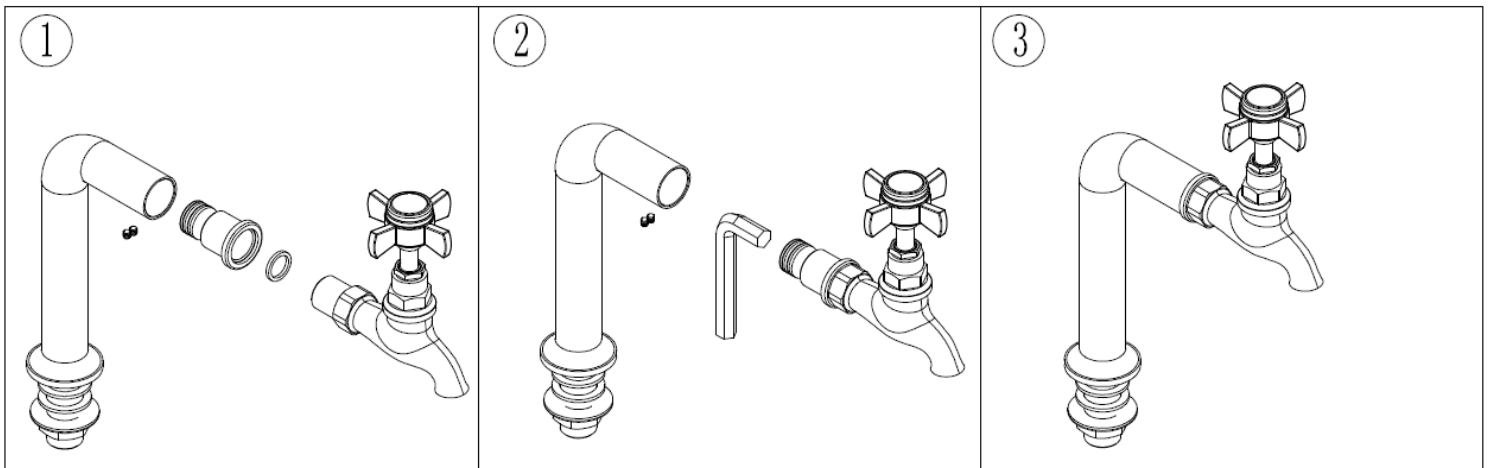

SAGITTARIUS

Product Code	KE/295/C
Description	Kensington Pair Of Bib Taps And Stands
Finish	Chrome
Design	Traditional
Connection	G1/2" BSP Male Threaded Tail
Plumbing System	Suitable For High Pressure. Pumped Or Combination Boiler
Operating System	Minimum Pressure 0.5 to 5.0 Bar
Cartridges	1/4 Turn 1/2" Ceramic Disc Valve
Approval	WRAS Approved Material
Guarantee	10 Years On Casting & Chrome Finish. 3 Years On Serviceable Moving Parts.

FOR FURTHER ADVICE PLEASE CONTACT :-

SAGITTARIUS LTD UNIT 1 LOWER VICTORIA STREET—CHADDERTON—OLDHAM—OL9 9TU TEL: 0161 6202029

SAGITTARIUS

Bib Tap Installation Guide:

The information contained on this page was correct at the date of issue. Fitting dimensions are provided as a guide only. Some variation may occur due to manufacturing tolerances. We pursue a policy of continuing improvement in design and performance of our products and so reserve the right to change specifications without prior notice