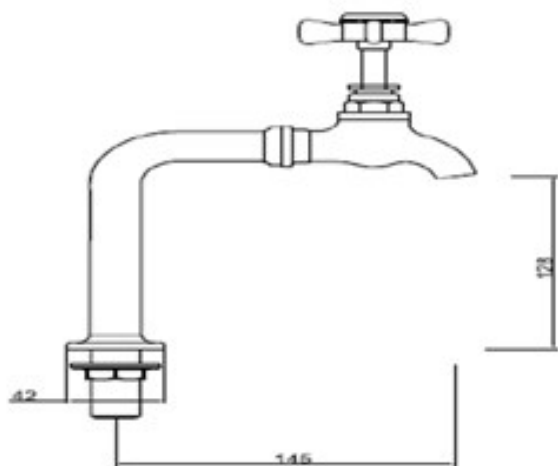

SAGITTARIUS

TAPS & SHOWERING

Construction Brass Body, Brass Handle
Finish Chrome
Style Traditional

Connection inlet 1/2" BSP
Cartridge Standard Turn
Guarantee 10years on chrome finish, 3 years serviceable parts

**CHURCHMAN BIB TAPS
AND STANDS CHROME
CH/155/C**

The information contained on this page was correct at the date of issue. Fitting dimensions are provided as a guide only. Some variation may occur due to manufacturing tolerances. We pursue a policy of continuing improvement in design and performance of our products and so reserve the right to change specifications without prior notice