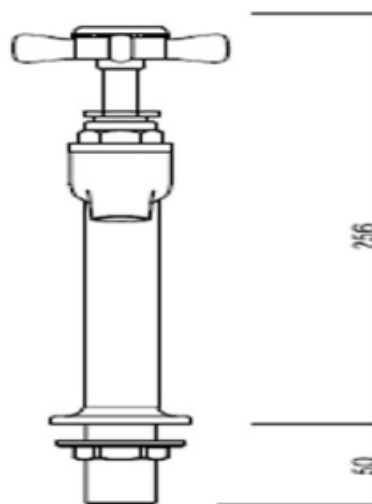

SAGITTARIUS

TAPS & SHOWERING

Construction Brass Body, Brass Handle
Finish Chrome
Style Traditional

Connection inlet 1/2" BSP
Cartridge Standard Turn
Guarantee 10years on chrome finish, 3 years serviceable parts

**CHURCHMAN BIB TAPS
AND STANDS CHROME
CH/155/C**

The information contained on this page was correct at the date of issue. Fitting dimensions are provided as a guide only. Some variation may occur due to manufacturing tolerances. We pursue a policy of continuing improvement in design and performance of our products and so reserve the right to change specifications without prior notice