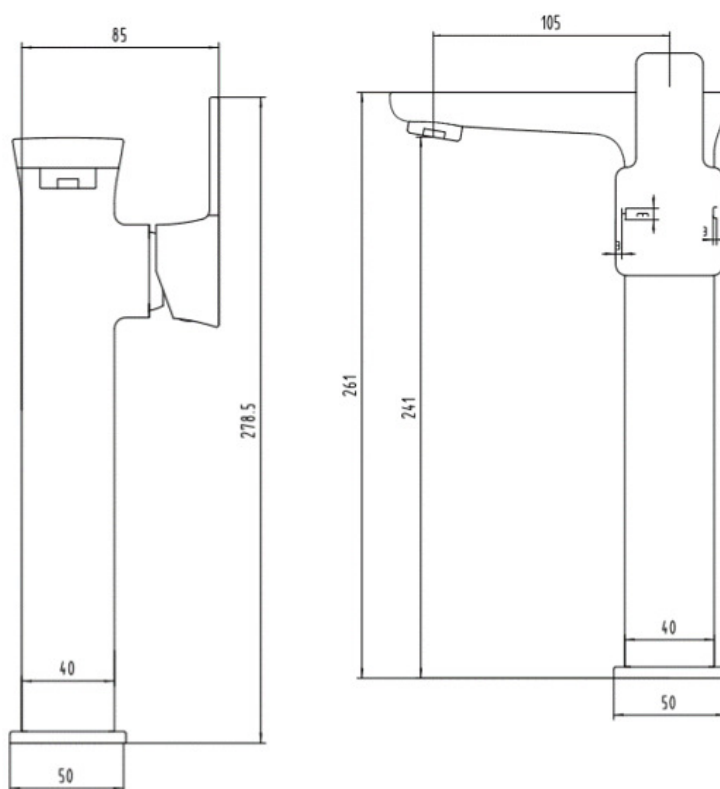

SAGITTARIUS

TAPS & SHOWERING

GRAMERCY EXT MONO BASIN MIXER CHROME GR/109/C

Finishes	Chrome plated to BS EN 248
Product Type	Contemporary
Standards Certification	Complies with BS6920, BS EN200
Cartridge	Ceramic Disc Cartridge
Fitting	UK: M10 x 350mm ½" BSP Female Flexi Tails .
Aerator	Spout Aerator
Packaging	
Guarantee	
Additional Information	10 years against manufacturing faults (excluding serviceable parts).

Flow Rates (Litres per minute)

System Pressure	0.1 Bar	0.2 Bar	0.3 Bar	0.5 Bar	1.0 Bar	1.5 Bar	2.0 Bar	3.0 Bar	4.0 Bar	5.0 Bar
GR-109-C	-	3.6	-	5.2	7.2	9.1	10.5	11.8	-	-

The information contained on this page was correct at the date of issue. Fitting dimensions are provided as a guide only. Some variation may occur due to manufacturing tolerances. We pursue a policy of continuing improvement in design and performance of our products and so reserve the right to change specifications without prior notice