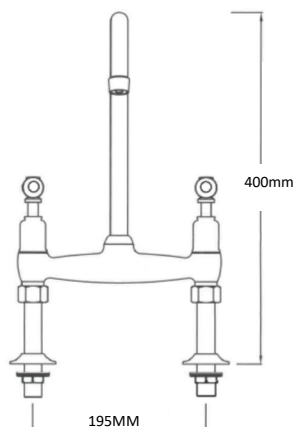

SAGITTARIUS

TAPS & SHOWERING

Construction Brass

Cartridge 1/4 Turn 1/2inch Ceramic disc valves

Guarantee 10yrs on Manufacturing Faults, 3yrs serviceable parts

KENSINGTON BRIDGE SINK
MIXER CHROME

KE/550/C

Cranked legs can rotate inwards/outwards from 145mm (min) to 255mm (max)