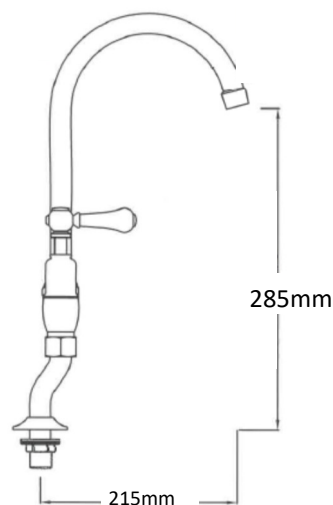

SAGITTARIUS

TAPS & SHOWERING

Construction Brass

Cartridge 1/4 Turn 1/2inch Ceramic disc valves

Guarantee 10yrs on Manufacturing Faults, 3yrs serviceable parts

KENSINGTON BRIDGE SINK
MIXER CHROME

KE/550/C

Cranked legs can rotate inwards/outwards from 145mm (min) to 255mm (max)