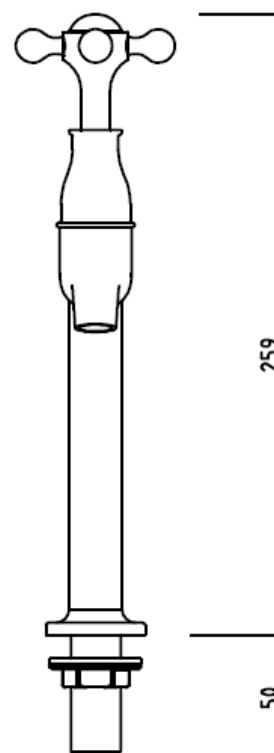

SAGITTARIUS

TAPS & SHOWERING

Construction Brass

Cartridge 1/4 Turn 1/2inch Ceramic disc valves

Guarantee 10yrs on Manufacturing Faults, 3yrs serviceable parts

KENSINGTON BIB TAP AND
STANDS CHROME

KE/155/C

The information contained on this page was correct at the date of issue. Fitting dimensions are provided as a guide only. Some variation may occur due to manufacturing tolerances. We pursue a policy of continuing improvement in design and performance of our products and so reserve the right to change specifications without prior notice