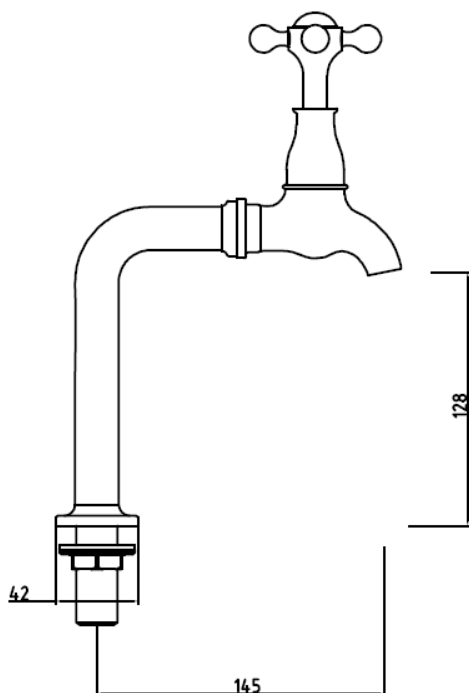

SAGITTARIUS

TAPS & SHOWERING

Construction Brass

Cartridge 1/4 Turn 1/2inch Ceramic disc valves

Guarantee 10yrs on Manufacturing Faults, 3yrs serviceable parts

KENSINGTON BIB TAP AND
STANDS CHROME

KE/155/C

The information contained on this page was correct at the date of issue. Fitting dimensions are provided as a guide only. Some variation may occur due to manufacturing tolerances. We pursue a policy of continuing improvement in design and performance of our products and so reserve the right to change specifications without prior notice