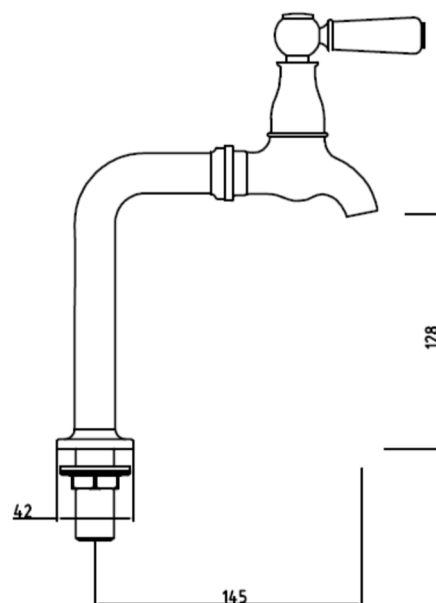

SAGITTARIUS

TAPS & SHOWERING

Construction Brass

Cartridge 1/4 Turn 1/2inch Ceramic disc valves

Guarantee 10yrs on Manufacturing Faults, 3yrs serviceable parts

KENSINGTON LEVER BIB TAP
AND STANDS CHROME

KL/155/C