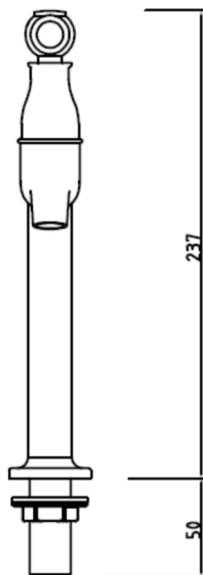

SAGITTARIUS

TAPS & SHOWERING

Construction Brass

Cartridge 1/4 Turn 1/2inch Ceramic disc valves

Guarantee 10yrs on Manufacturing Faults, 3yrs serviceable parts

KENSINGTON LEVER BIB TAP
AND STANDS CHROME

KL/155/C