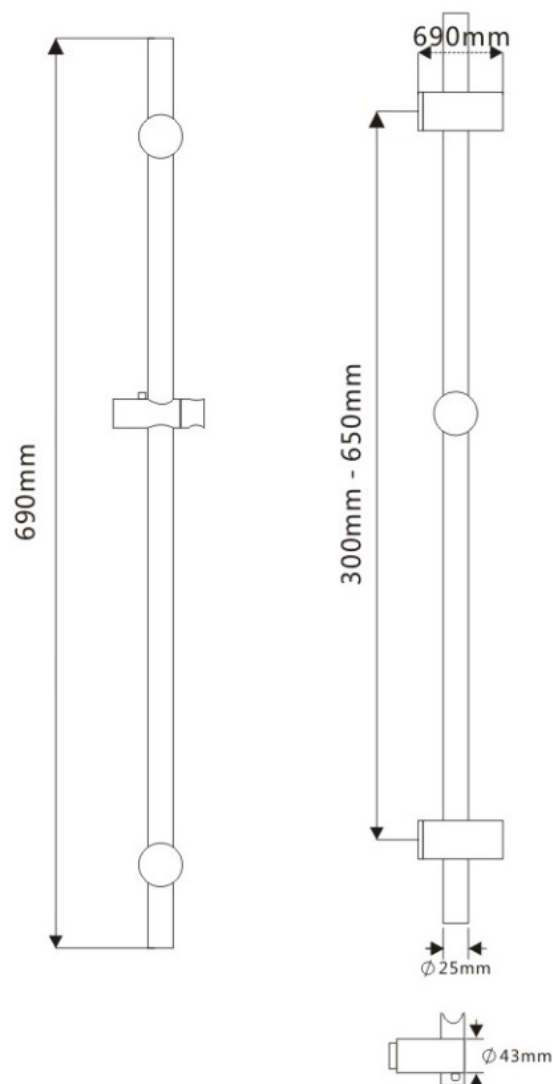

SAGITTARIUS

TAPS & SHOWERING

AURORA 3 MODE

ADJUSTABLE SLIDE RAIL

SH/599/C

The information contained on this page was correct at the date of issue. Fitting dimensions are provided as a guide only. Some variation may occur due to manufacturing tolerances. We pursue a policy of continuing improvement in design and performance of our products and so reserve the right to change specifications without prior notice