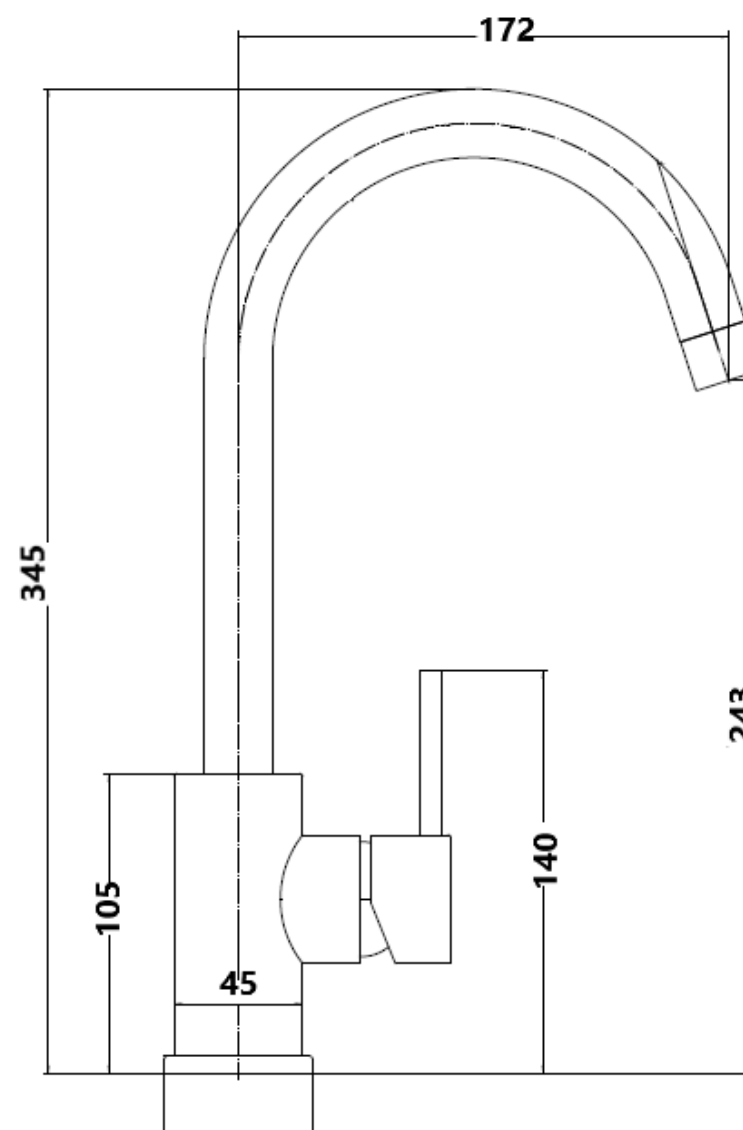

Product Data Sheet

Prima Code	BPR2052
Description	Soho Swan Neck Mixer Tap
Colour	Chrome
Material	Chrome
Minimum Pressure	0.5 bar
Maximum Pressure	6 bar
Spout Type	Swivel
Operation	Single lever
Spout Reach(mm)	172
Spout Height (mm)	243
Product Height (mm)	345
Base/Handle Width (mm)	134
Base Diameter (mm)	45
Tap Hole requirement (mm)	30
Guarantee	10 years
WRAS approved (/certificate)	NO