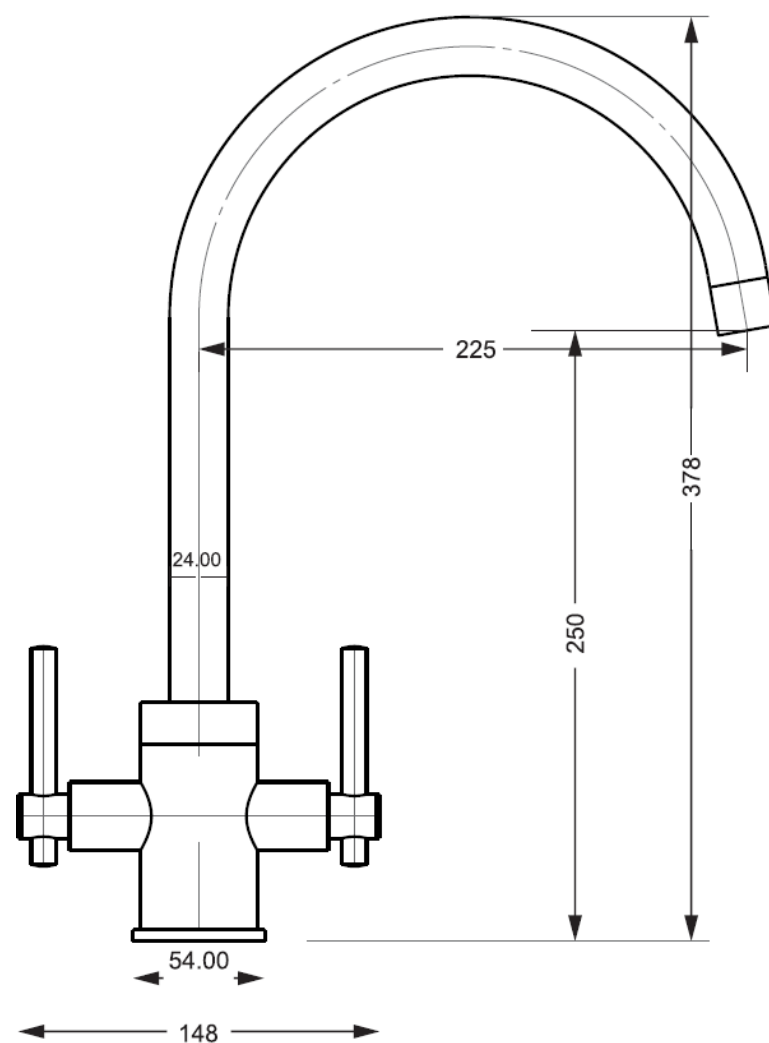

Product Data Sheet

Prima Code	BPR706
Description	Swan Neck Dual Lever Mixer Tap
Colour	Gun Metal
Material	Brushed steel
Features	Aerator
Minimum Pressure	0.3 bar
Maximum Pressure	5 bar
Spout Type	Swivel
Operation	Quarter turn
Spout Reach(mm)	225
Spout Height (mm)	250
Product Height (mm)	378
Base/Handle Width (mm)	148
Base Diameter (mm)	54
Tap Hole requirement (mm)	30
Guarantee	5 years
WRAS approved (/certificate)	WRAS Certification