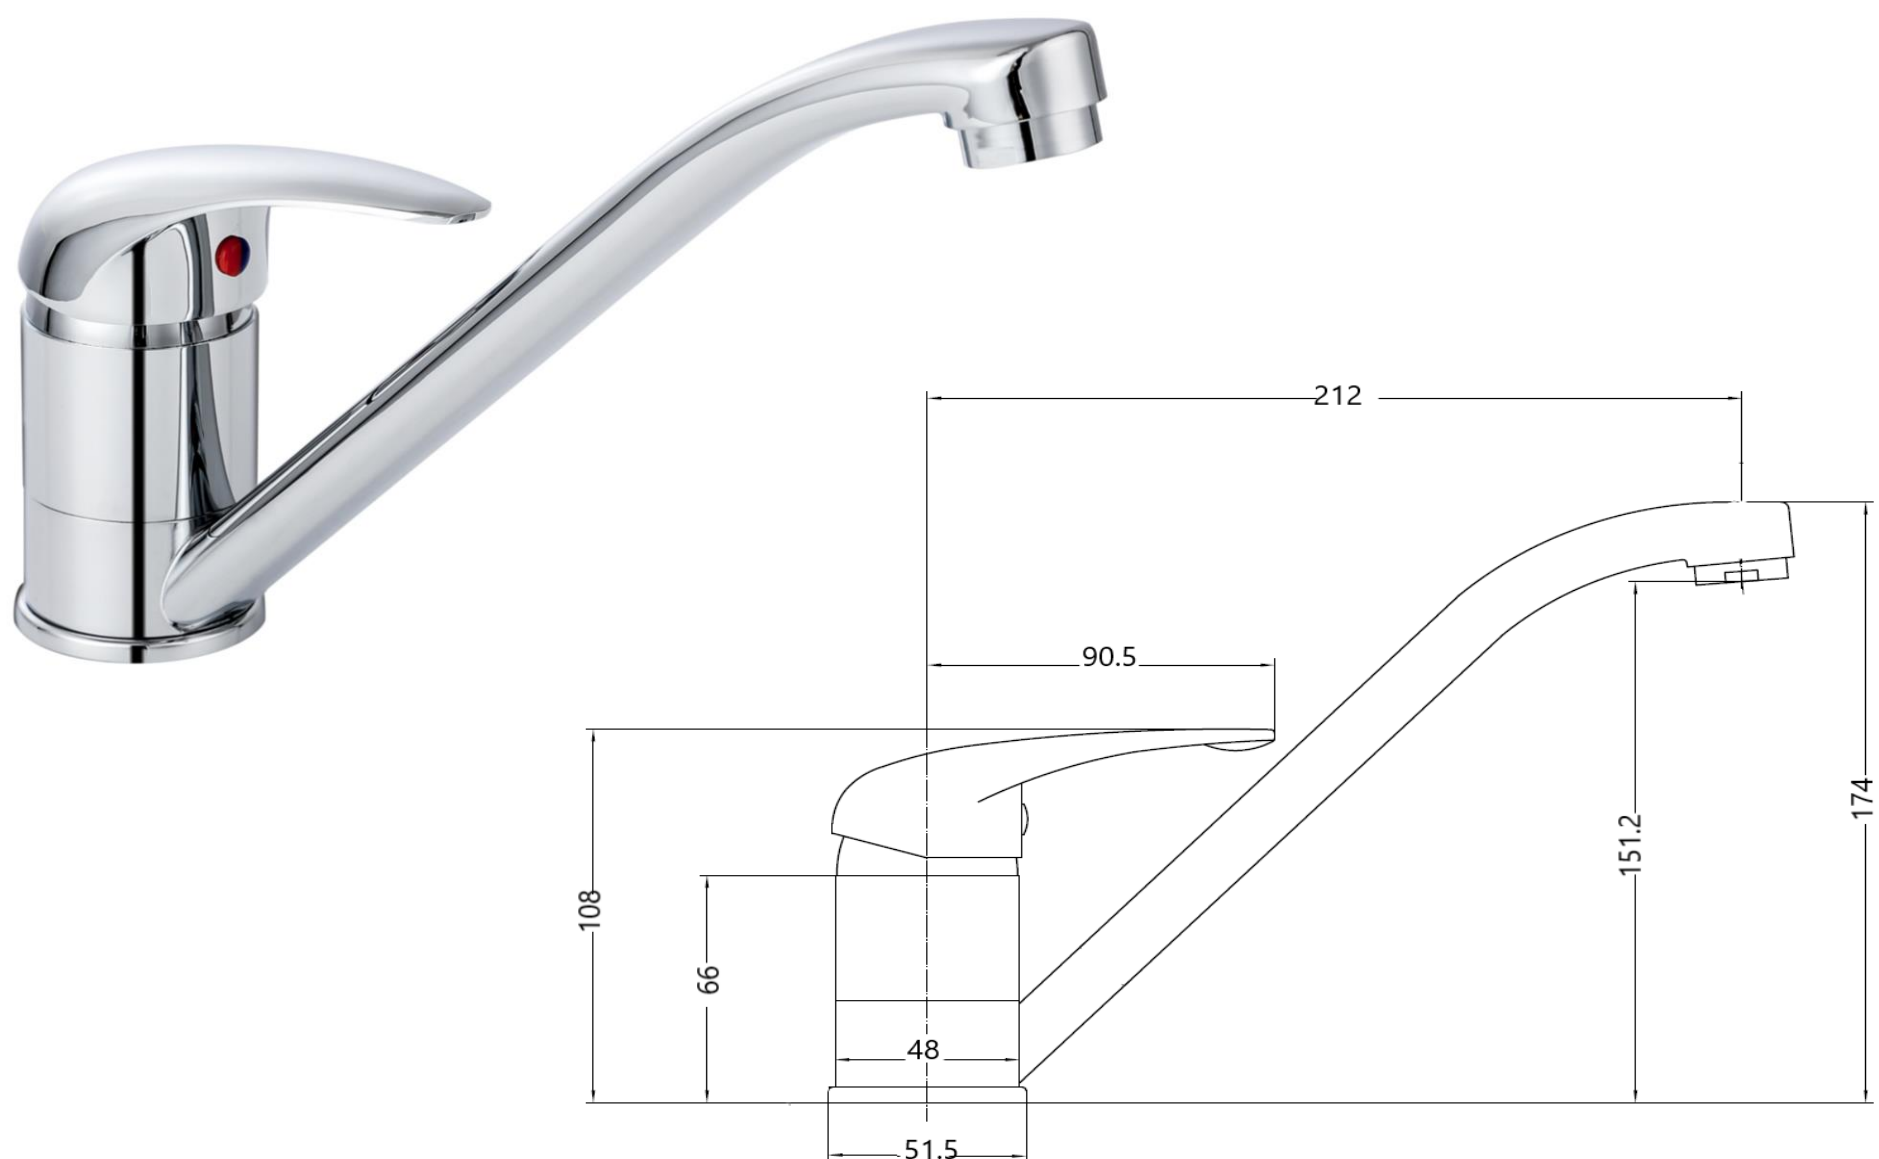

Product Data Sheet

Prima Code	BPR1063
Description	Single Lever Mixer Tap
Colour	Chrome
Material	Chrome
Minimum Pressure	0.2 bar
Maximum Pressure	6 bar
Spout Type	Swivel
Operation	Single lever
Spout Reach(mm)	212
Spout Height (mm)	151
Product Height (mm)	174
Base/Handle Width (mm)	51
Base Diameter (mm)	51
Tap Hole requirement (mm)	30
Guarantee	10 years
WRAS approved (/certificate)	WRAS Approved