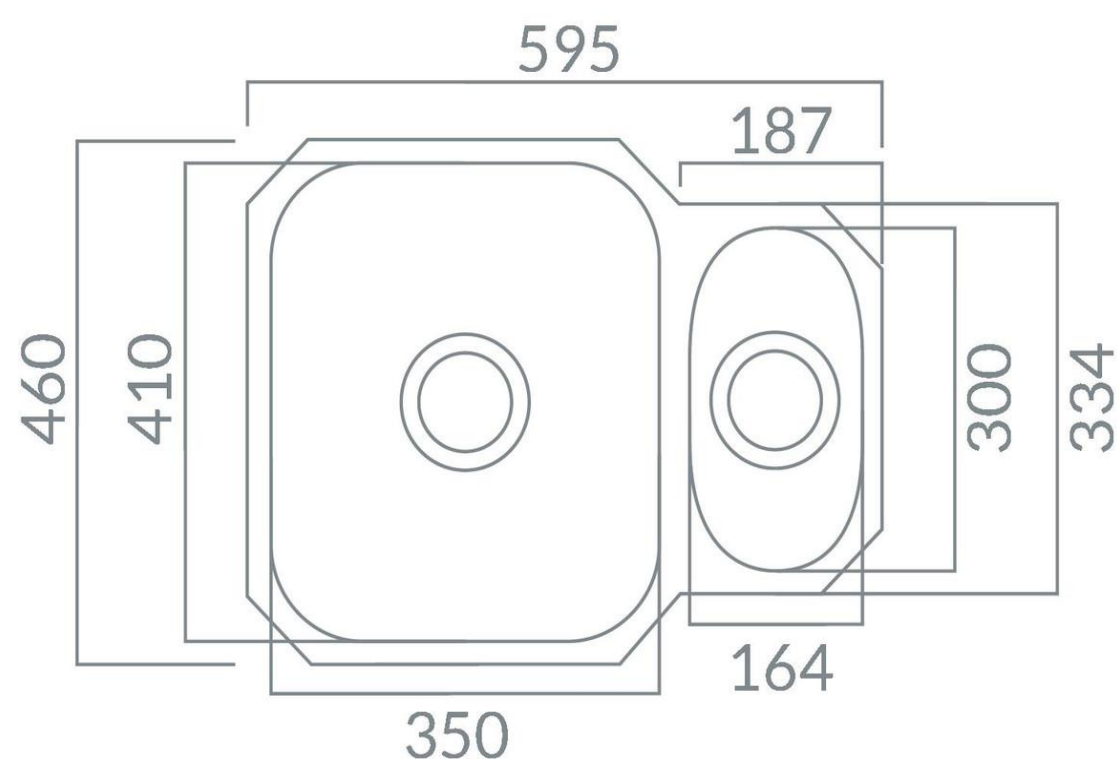

Product Data Sheet

Prima Code	CPR506
Description	Prima 1.5B Undermount Reversible Sink
Colour	Grey/Silver
Material	SS304 powder coated Stainless Steel
Stainless Steel Thickness (mm)	0.8
Finish	Polished
Fitting Style	Undermount
Sealant Strip (Incl./Separate)	N/A
No. Drainers	0
No. Tap Holes	0
Dimensions (mm)	W 595 x D 460 x H 185
Main Bowl Dimensions (mm)	W 350 x D 410 x H 185
Half Bowl Dimensions (mm)	W 164 x D 300 x H 110
Cut out depth (mm)	420
Cut out width (mm)	553
Minimum cabinet width (mm)	600
Main Bowl Radius (mm)	89
Half Bowl Radius (mm)	89
Drainer (RH/LH)	No Drainer
Reversible	Yes
Accessories (included)	Waste & overflow
Accessories (optional)	CPR108 Plumbing kit
Waste disposer compatible	Yes
Boxed/Sleeved packaging	Boxed
Guarantee	Lifetime