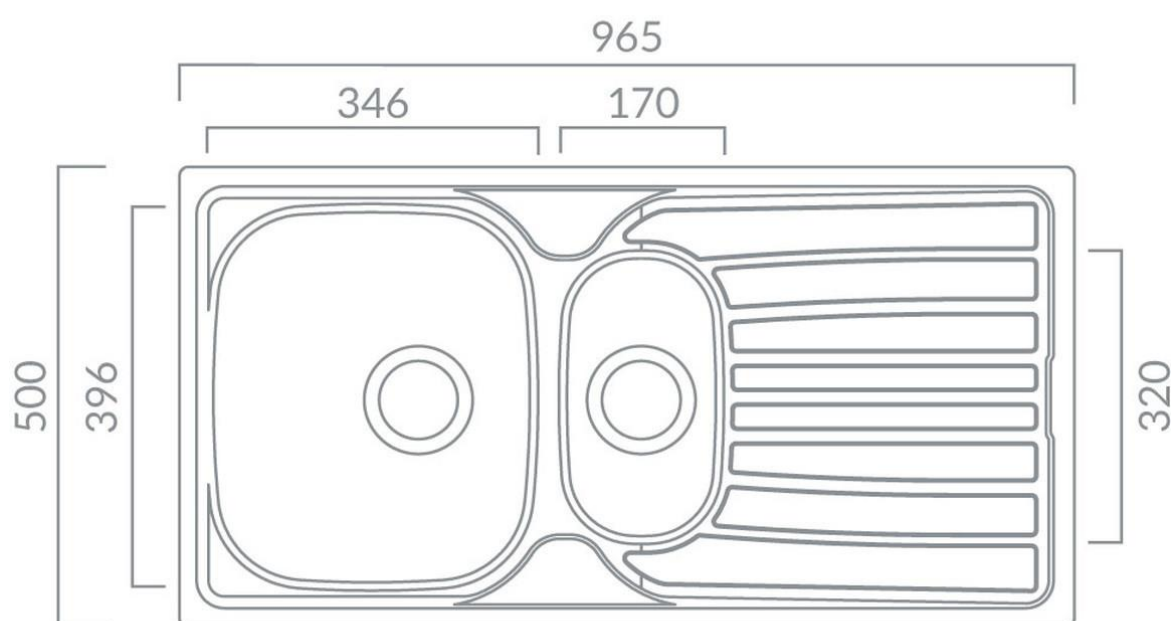

Product Data Sheet

Prima Code	CPR042
Description	Prima 1.5B Sink & Tap Pack
Colour	Grey/Silver
Material	Stainless Steel
Stainless Steel Thickness (mm)	0.6
Finish	Polished
Fitting Style	Inset
Sealant Strip (Incl./Separate)	Incl.
No. Drainers	1
No. Tap Holes	1
Features	Flow aerator, WRAS approved tap, Pre-drilled tap holes
Dimensions (mm)	W 965 x D 500 x H 155
Main Bowl Dimensions (mm)	W 346 x D 396 x H 155
Half Bowl Dimensions (mm)	W 170 x D 320 x H 80
Cut out depth (mm)	482
Cut out width (mm)	947
Minimum cabinet width (mm)	600
Main Bowl Radius (mm)	10
Half Bowl Radius (mm)	10
Drainer (RH/LH)	Both
Reversible	Yes
Accessories (included)	Waste, overflow & single lever tap
Accessories (optional)	CPR108 Plumbing kit
Minimum Tap Pressure	0.3 bar
Waste disposer compatible	Yes
Boxed/Sleeved packaging	Boxed
Guarantee	Lifetime (sink) & 5 years (tap)