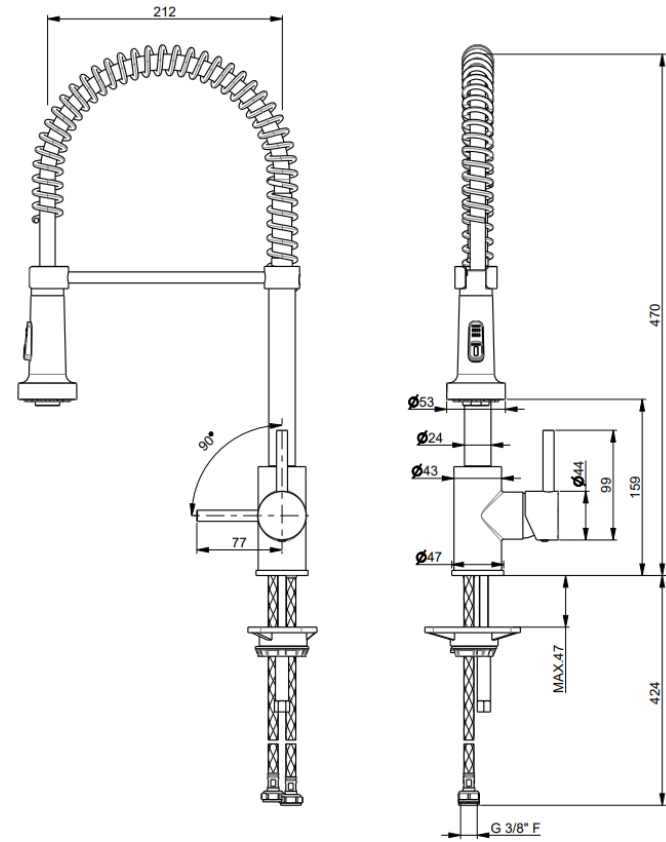

Product Data Sheet

Prima Code	BPR553
Description	Single Lever swivel Adjustable spring double jet
Barcode	5054913470790
Colour	Chrome
Material	Brass
Features	Italian Manufactured
	Double-jet flow
	Spout 360°
	Handle rotation 0-90°
Minimum Pressure	0.7 bar
Maximum Pressure	5 bar
Spout Type	Swivel & adjustable spring
Operation	Single Lever
Spout Reach(mm)	212
Spout Height (mm)	159
Product Height (mm)	470
Base/Handle Width (mm)	44
Base Diameter (mm)	47
Tap Hole requirement (mm)	34.5
Guarantee	5 Years
WRAS approved (/certificate)	NO