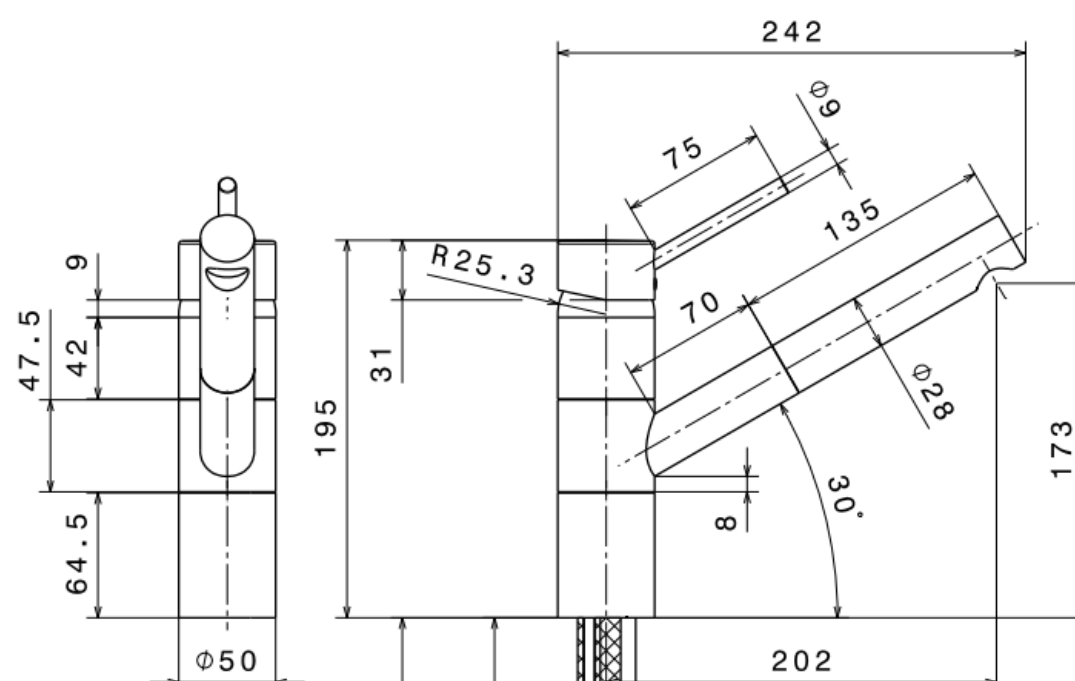

# Product Data Sheet

Prima Code	BPR555
Description	Single Lever swivel Pull out spout
Barcode	5054913470851
Colour	Chrome
Material	Brass
Features	Italian Manufactured
	Pull out spout
	Handle rotation 45-45°
Minimum Pressure	0.7 bar
Maximum Pressure	5 bar
Spout Type	swivel & pull out
Operation	Single Lever
Spout Reach(mm)	202
Spout Height (mm)	173
Product Height (mm)	222
Base/Handle Width (mm)	50
Base Diameter (mm)	50
Tap Hole requirement (mm)	34.5
Guarantee	5 Years
WRAS approved (/certificate)	NO