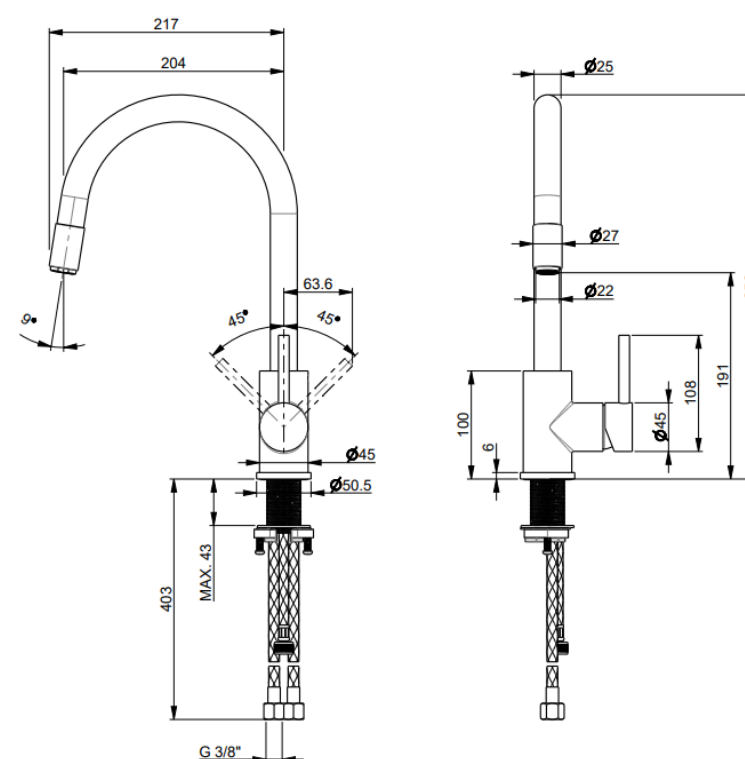

# Product Data Sheet

Prima Code	BPR551
Description	Single Lever swivel Pull out spout
Barcode	5054913470769
Colour	Stainless Steel
Material	Stainless Steel
Features	Italian Manufactured
	Pull out spout
	Spout 360°
	Handle rotation 45-45°
Minimum Pressure	0.7 bar
Maximum Pressure	5 bar
Spout Type	Round swivel & pull out
Operation	Single Lever
Spout Reach(mm)	204
Spout Height (mm)	191
Product Height (mm)	356
Base/Handle Width (mm)	45
Base Diameter (mm)	50.5
Tap Hole requirement (mm)	34.5
Guarantee	5 Years
WRAS approved (/certificate)	NO