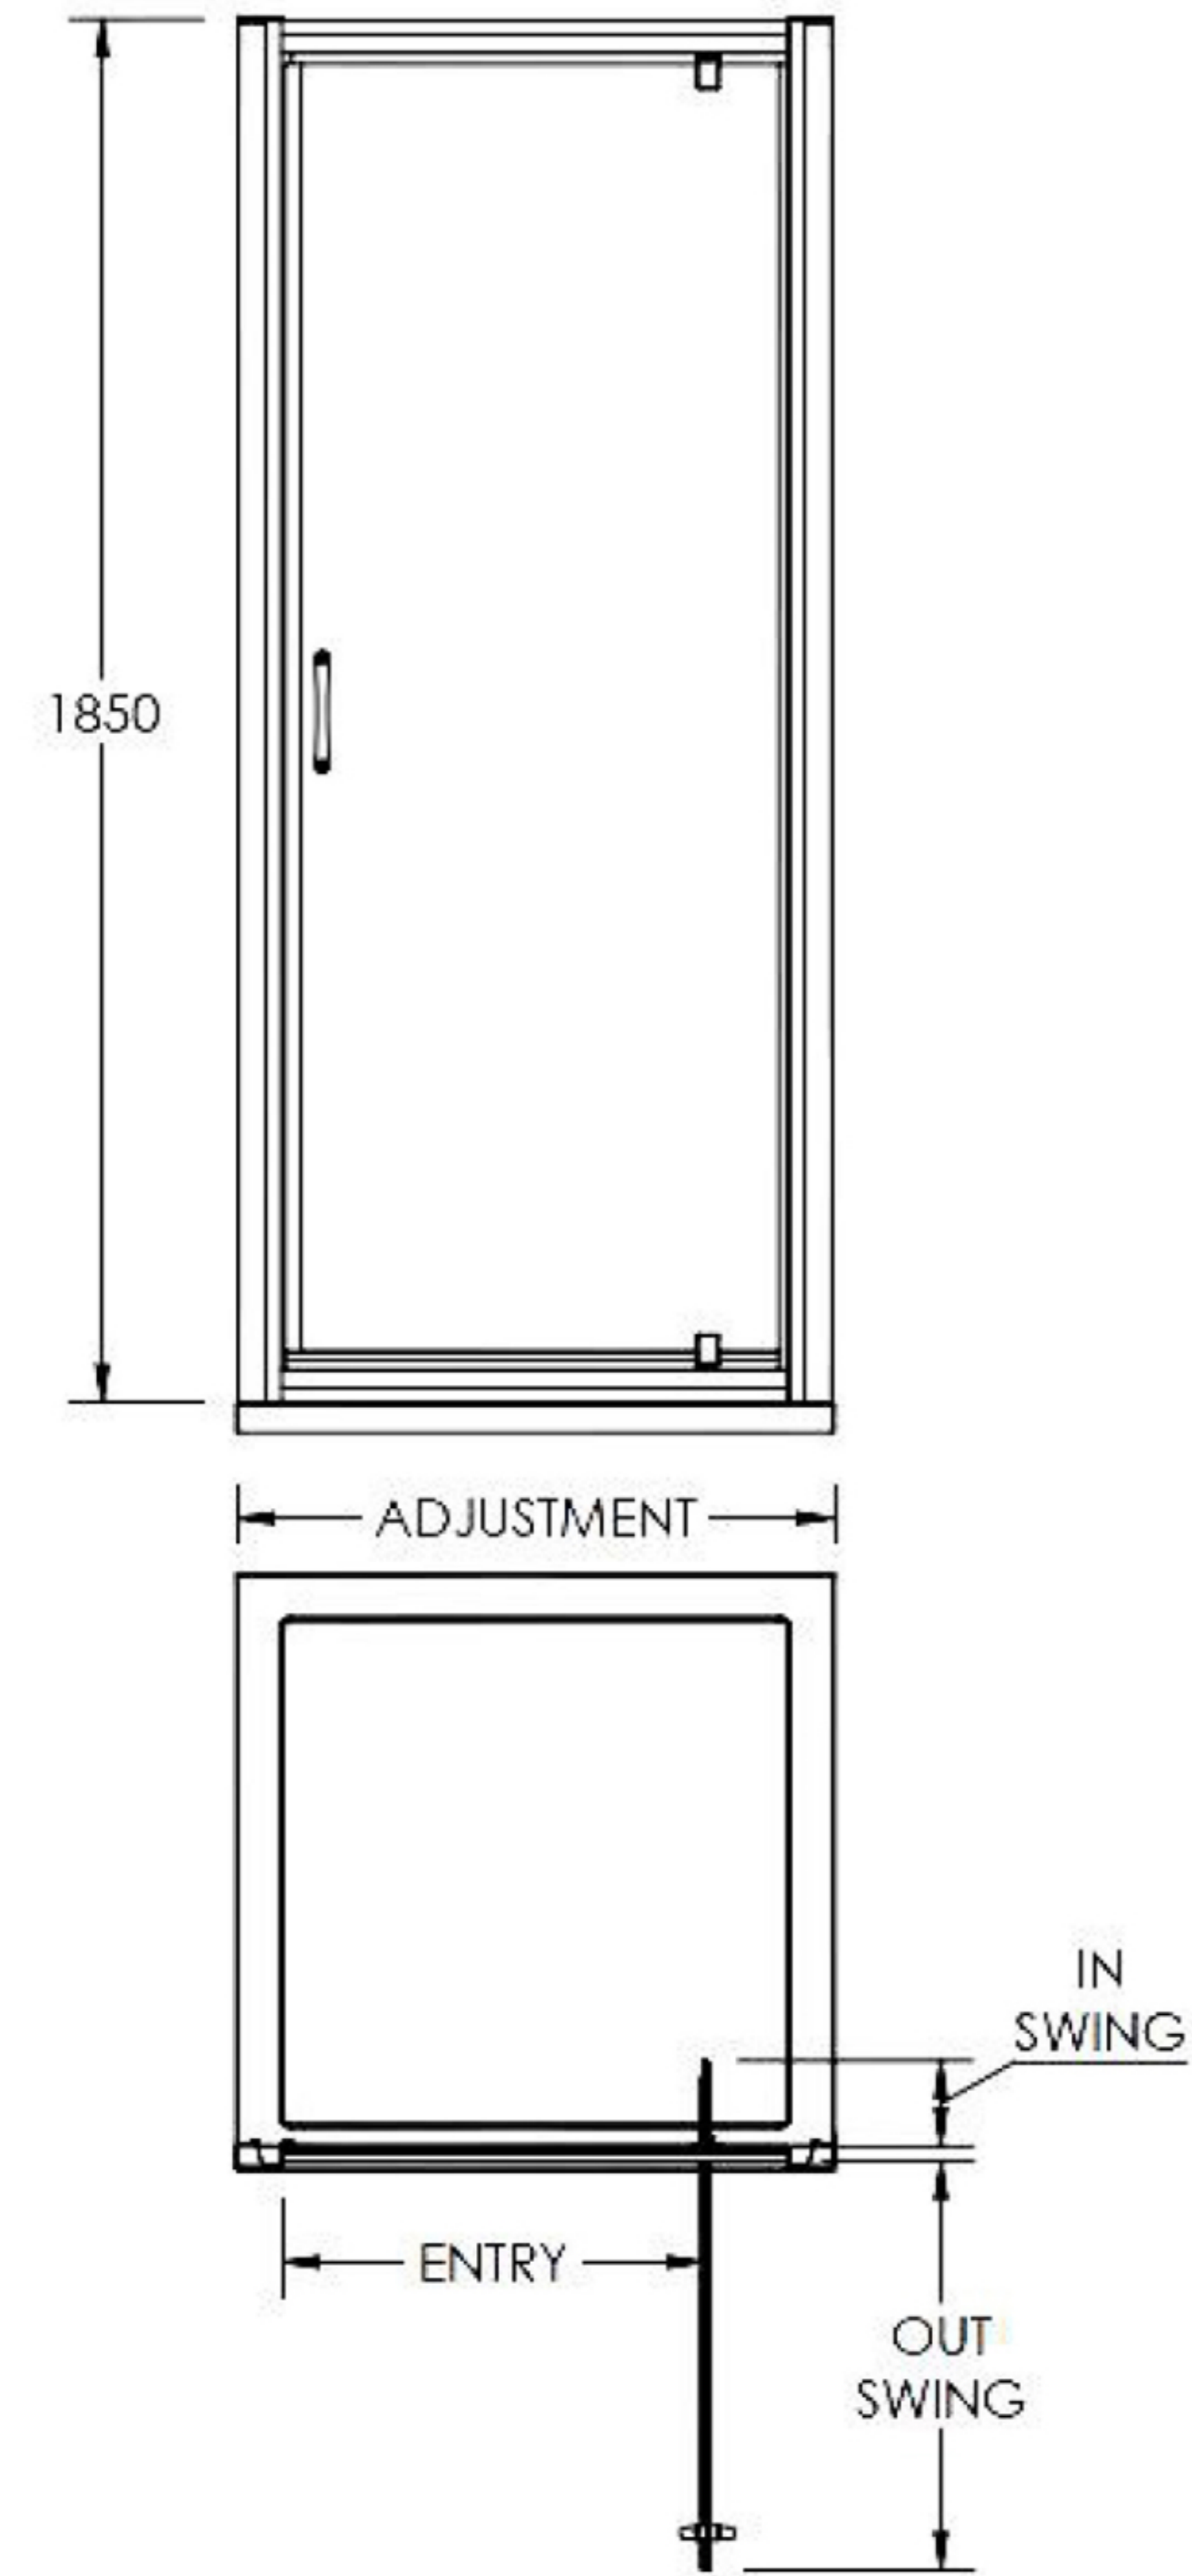

**Ella Pivot Enclosure**

**Product Dimensions**

Height (mm):	1850
Width (mm):	690
Depth (mm):	42
Nett Weight (kg):	18.7

**Packaging Dimensions**

Height (mm):	1910
Width (mm):	700
Length (mm):	65
Gross Weight (kg):	18.7

**Packaging Data**

Box Colour:	Brown Cardboard Box - Printed
Box Qty:	1
Label Size:	100 x 50
Label Colour:	Not Applicable
Label Qty:	0

**Outer Box Dimensions (If Applicable)**

Height (mm):	
Width (mm):	
Depth (mm):	
Length (mm):	
Gross Weight (kg):	
Barcode:	

**Product Details**

Country of Origin:	China
Fitting Instruction:	No
CE Approval:	Yes
Profile Material:	Aluminium
Profile Finish:	Satin Chrome
Adjustments (mm):	660mm - 690mm
Entry Width (mm):	455mm
Swing In Dim (mm):	120mm
Swing Out Dim (mm):	430mm
Radius (mm):	Not Applicable
Glass Thickness (mm):	5
Easy Fit:	No
Easy Clean:	No
Handle Style:	D Shape Handle
Handle Material:	Plastic
Enclosure Design:	Semi-Frameless
Wheel Type:	Not Applicable
Support Bar Included:	Support Bar Not Included
Extras:	None