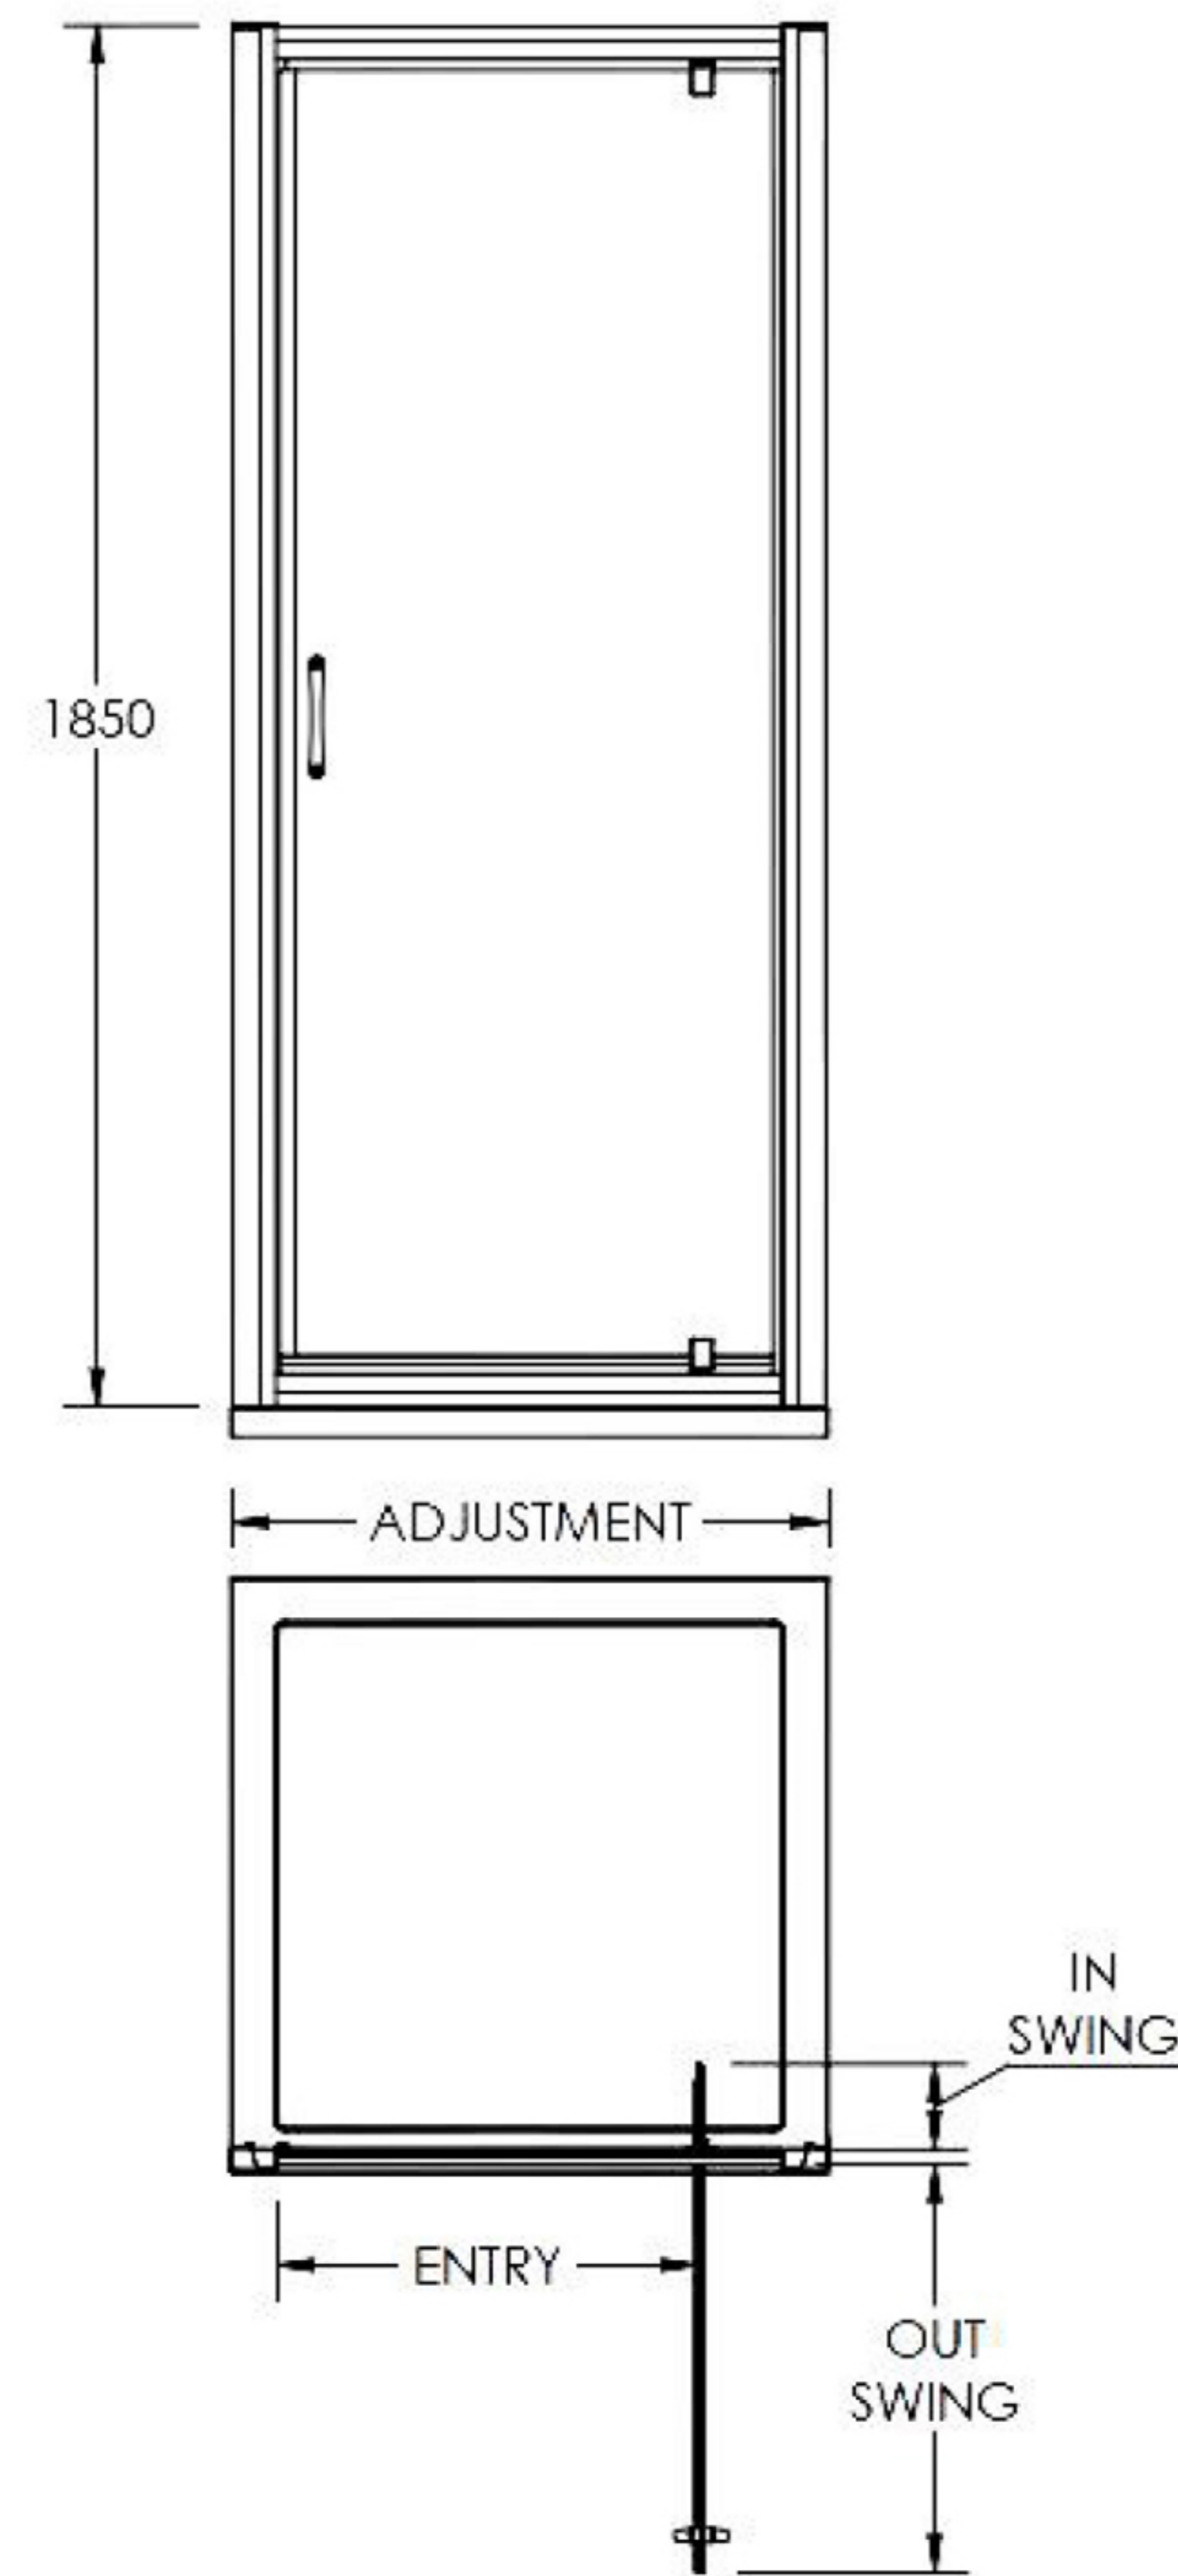

**Ella Pivot Enclosure**

**Product Dimensions**

Height (mm):	1850
Width (mm):	790
Depth (mm):	42
Nett Weight (kg):	21

**Packaging Dimensions**

Height (mm):	1910
Width (mm):	800
Length (mm):	65
Gross Weight (kg):	21

**Packaging Data**

Box Colour:	Brown Cardboard Box - Printed
Box Qty:	1
Label Size:	100 x 50
Label Colour:	Not Applicable
Label Qty:	0

**Outer Box Dimensions (If Applicable)**

Height (mm):	
Width (mm):	
Depth (mm):	
Length (mm):	
Gross Weight (kg):	
Barcode:	

**Product Details**

Country of Origin:	China
Fitting Instruction:	No
CE Approval:	Yes
Profile Material:	Aluminium
Profile Finish:	Satin Chrome
Adjustments (mm):	760mm - 790mm
Entry Width (mm):	555mm
Swing In Dim (mm):	120mm
Swing Out Dim (mm):	530mm
Radius (mm):	Not Applicable
Glass Thickness (mm):	5
Easy Fit:	No
Easy Clean:	No
Handle Style:	D Shape Handle
Handle Material:	Plastic
Enclosure Design:	Semi-Frameless
Wheel Type:	Not Applicable
Support Bar Included:	Support Bar Not Included
Extras:	None