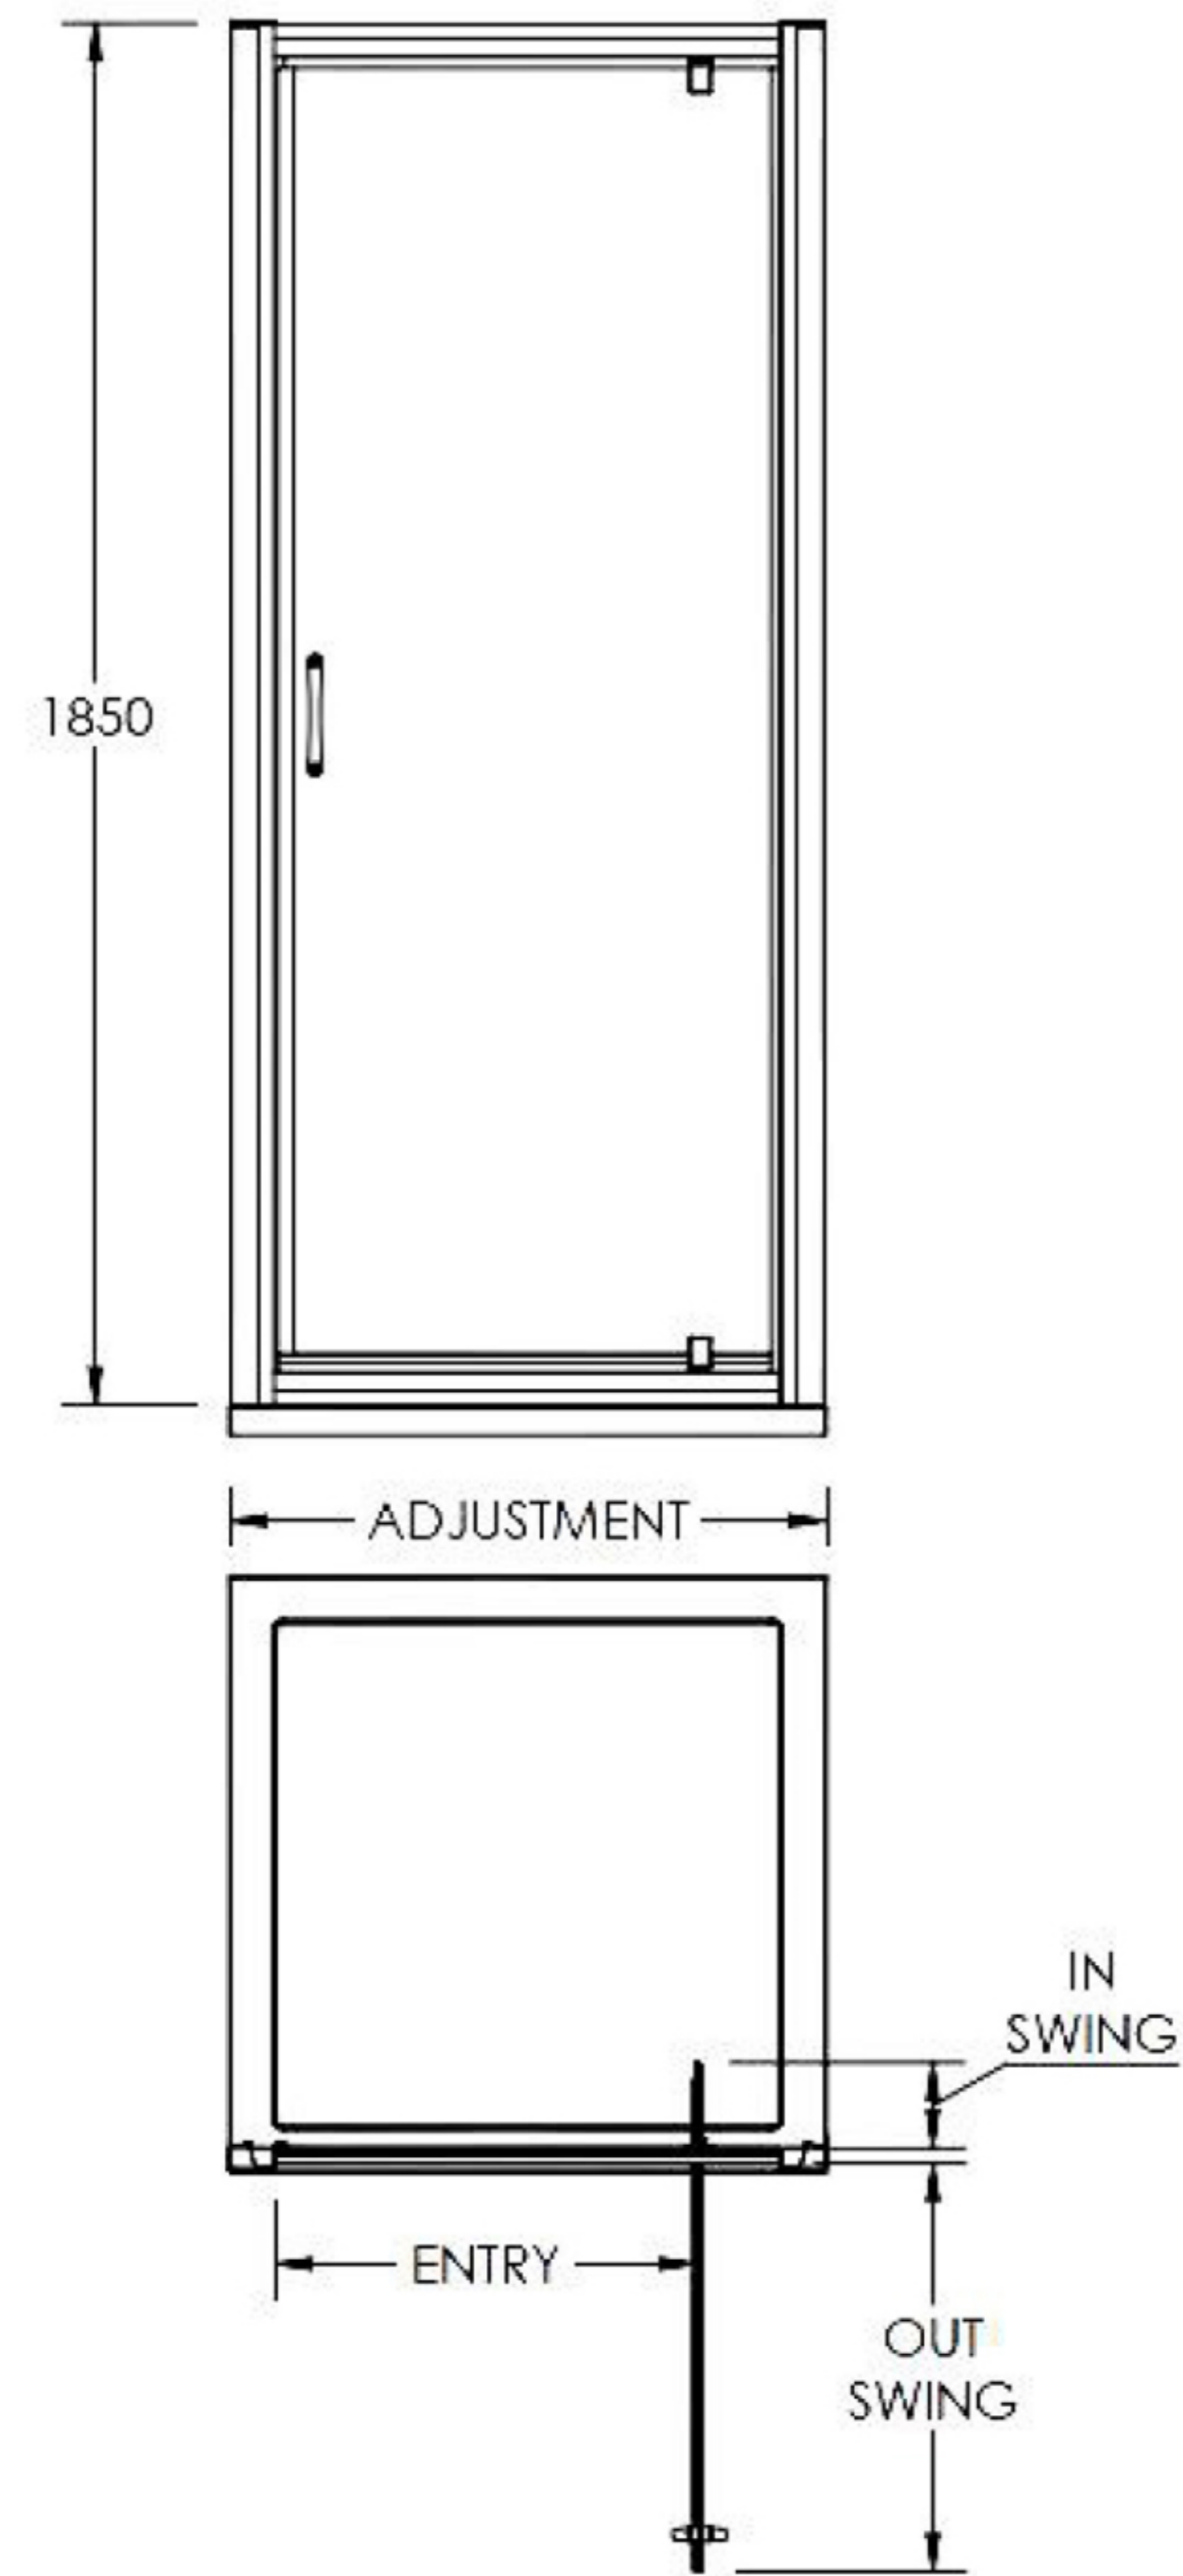

**Ella Pivot Enclosure**

**Product Dimensions**

Height (mm):	1850
Width (mm):	890
Depth (mm):	42
Nett Weight (kg):	23.3

**Packaging Dimensions**

Height (mm):	1910
Width (mm):	900
Length (mm):	65
Gross Weight (kg):	23.3

**Packaging Data**

Box Colour:	Brown Cardboard Box - Printed
Box Qty:	1
Label Size:	100 x 50
Label Colour:	Not Applicable
Label Qty:	0

**Outer Box Dimensions (If Applicable)**

Height (mm):	
Width (mm):	
Depth (mm):	
Length (mm):	
Gross Weight (kg):	
Barcode:	

**Product Details**

Country of Origin:	China
Fitting Instruction:	No
CE Approval:	Yes
Profile Material:	Aluminium
Profile Finish:	Satin Chrome
Adjustments (mm):	860mm - 890mm
Entry Width (mm):	655mm
Swing In Dim (mm):	120mm
Swing Out Dim (mm):	630mm
Radius (mm):	Not Applicable
Glass Thickness (mm):	5
Easy Fit:	No
Easy Clean:	No
Handle Style:	D Shape Handle
Handle Material:	Plastic
Enclosure Design:	Semi-Frameless
Wheel Type:	Not Applicable
Support Bar Included:	Support Bar Not Included
Extras:	None