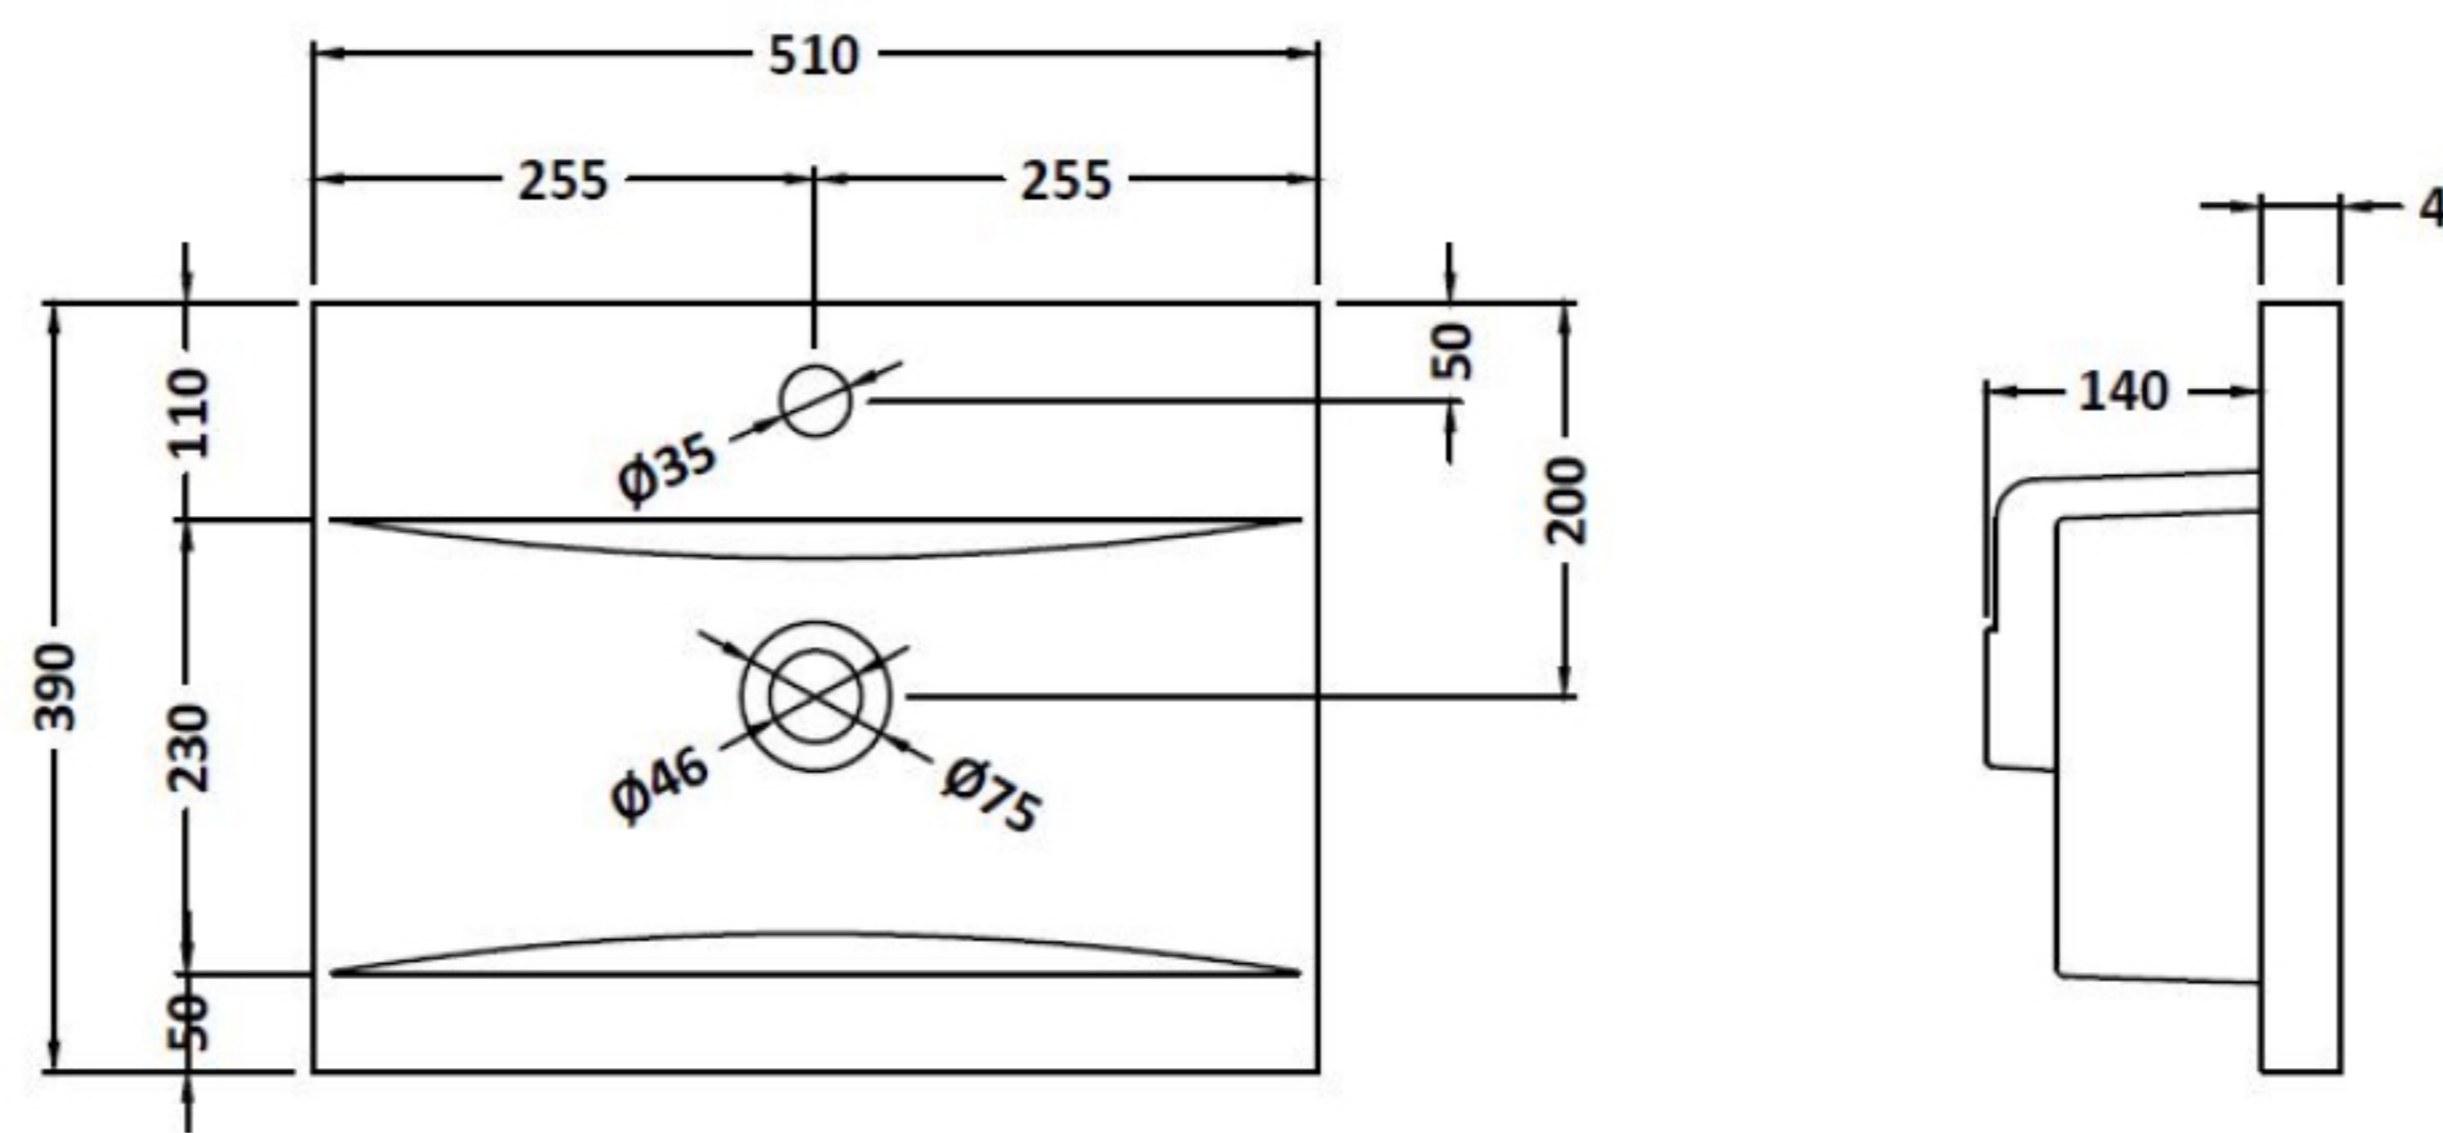

Product Dimensions

Height (mm):	430
Width (mm):	500
Depth (mm):	383
Nett Weight (kg):	12

Packaging Dimensions

Height (mm):	405
Width (mm):	520
Depth (mm):	450
Gross Weight (kg):	12.5

Packaging Data

Box Colour:	Brown Cardboard Box - Printed
Box Qty:	0
Label Size:	0 x 0
Label Colour:	White Label
Label Qty:	2

Outer Box Dimensions (If Applicable)

Height (mm):	
Width (mm):	
Depth (mm):	
Gross Weight (kg):	
Barcode:	

Product Details

Country of Origin:	China
Fitting Instruction:	No
CE Certification:	N/A
FSC Certified Materials:	Yes
Colour:	Gloss White
Construction Method:	Cam & Wood Dowel
Construction Type:	Rigid
Cabinet Finish:	MFC Painted Gloss
Fascia Finish:	Mdf Painted Gloss
Cabinet Thickness (mm):	16
Fascia Thickness (mm):	18
Drawer Included:	Yes
Drawer Type:	80mm High Metal Softclose
No of Shelves:	0
Hinge Type:	Not Applicable
Hinge Included:	Not Applicable
Adjustable Legs:	No, Not Required
Fixings Included:	Yes
Handle Style:	Contemporary
Waste Shroud:	Yes
Handle Included:	Yes, Supplied
Handle Type:	D-Shape

Product Dimensions

Height (mm):	180
Width (mm):	510
Depth (mm):	390
Nett Weight (kg):	10.54

Packaging Dimensions

Height (mm):	210
Width (mm):	410
Depth (mm):	530
Gross Weight (kg):	10.54

Packaging Data

Box Colour:	Brown Cardboard Box - Printed
Box Qty:	1
Label Size:	100 x 50
Label Colour:	White Label
Label Qty:	2

Outer Box Dimensions (If Applicable)

Height (mm):	
Width (mm):	
Depth (mm):	
Gross Weight (kg):	

Barcode:

Product Details

Country of Origin:	China
Fitting Instruction:	No
Certification:	CE: No WRAS: N/A WRAS No: N/A
Product Material:	Vitreous China
Fixing Supplied:	No