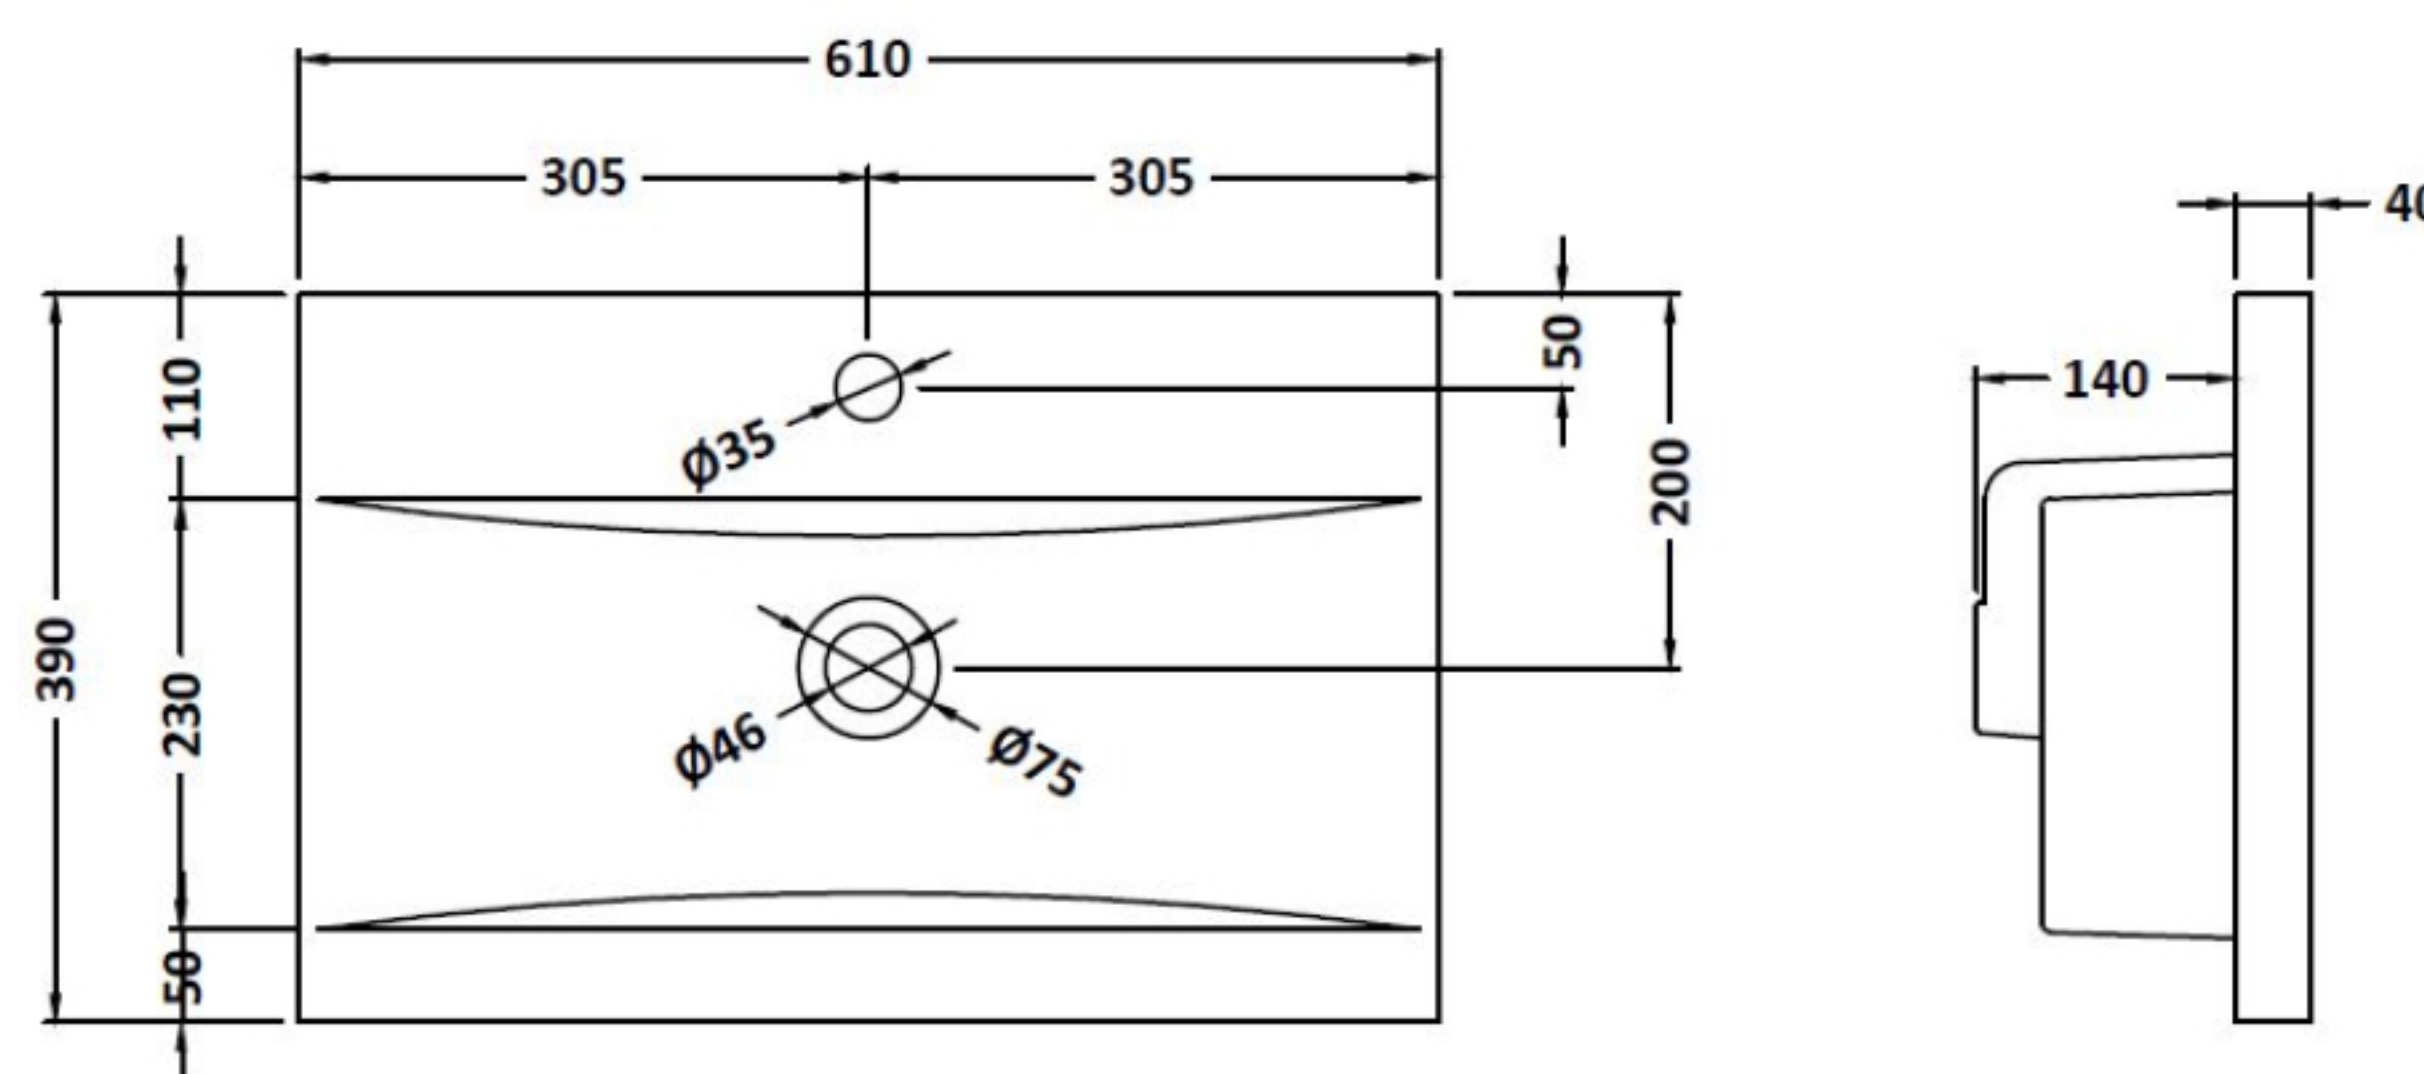

### Product Dimensions

Height (mm):	430
Width (mm):	600
Depth (mm):	383
Nett Weight (kg):	13

### Packaging Dimensions

Height (mm):	450
Width (mm):	620
Depth (mm):	405
Gross Weight (kg):	13.5

### Outer Box Dimensions (If Applicable)

Height (mm):	
Width (mm):	
Depth (mm):	
Gross Weight (kg):	
Barcode:	

### Product Dimensions

Height (mm):	180
Width (mm):	610
Depth (mm):	390
Nett Weight (kg):	11