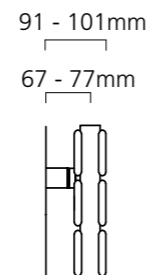

## Sizes and Prices

Please add 10% to the RAL Colour price to work out your Special Finish price

Dimensions (mm)		Elements	Output Δt 50°C		Product Code	White Ex VAT	White Inc VAT	RAL Colour Ex VAT	RAL Colour Inc VAT	White +Valves Ex VAT	White +Valves Inc VAT	RAL Colour +Valves Ex VAT	RAL Colour +Valves Inc VAT
Height	Width		Watts	Btu's									
<b>Horizontal - Single</b>													
312	1020	4	340	1160	BEAUF311004SH	£180.00	£216.00	£284.00	£340.80	£239.00	£286.80	£343.00	£411.60
	1220	4	392	1338	BEAUF311204SH	£191.00	£229.20	£297.00	£356.40	£250.00	£300.00	£356.00	£427.20
464	1020	6	501	1709	BEAUF461006SH	£216.00	£259.20	£327.00	£392.40	£275.00	£330.00	£386.00	£463.20
	1220	6	600	2047	BEAUF461206SH	£235.00	£282.00	£357.00	£428.40	£294.00	£352.80	£416.00	£499.20
616	1020	8	659	2249	BEAUF611008SH	£261.00	£313.20	£397.00	£476.40	£320.00	£384.00	£456.00	£547.20
	1220	8	789	2692	BEAUF611208SH	£285.00	£342.00	£445.00	£534.00	£344.00	£412.80	£504.00	£604.80
<b>Horizontal - Double</b>													
312	1020	8	567	1935	BEAUF311008DH	£293.00	£351.60	£438.00	£525.60	£352.00	£422.40	£497.00	£596.40
	1220	8	671	2289	BEAUF311208DH	£334.00	£400.80	£462.00	£554.40	£393.00	£471.60	£521.00	£625.20
464	1020	12	793	2706	BEAUF461012DH	£382.00	£458.40	£516.00	£619.20	£441.00	£529.20	£575.00	£690.00
	1220	12	948	3235	BEAUF461212DH	£419.00	£502.80	£562.00	£674.40	£478.00	£573.60	£621.00	£745.20
616	1020	16	1005	3429	BEAUF611016DH	£462.00	£554.40	£623.00	£747.60	£521.00	£625.20	£682.00	£818.40
	1220	16	1202	4101	BEAUF611216DH	£503.00	£603.60	£694.00	£832.80	£562.00	£674.40	£753.00	£903.60

### Single Horizontal

Single Horizontal  
 Pipe centres left to right = Width less 58mm  
 Pipe centres from wall = 55mm - 65mm  
 Depth from wall = 79mm - 89mm

### Double Horizontal

Double Horizontal  
 Pipe centres left to right = Width less 58mm  
 Pipe centres from wall = 67mm - 77mm  
 Depth from wall = 91mm - 101mm

## Pipe Centres & Technical Drawings

Single

79-89mm

55-65mm