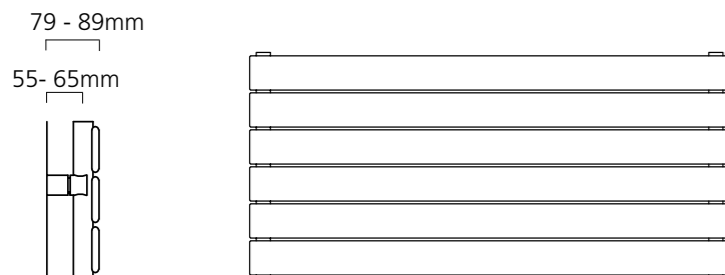

## Sizes and Prices

Please add 10% to the RAL Colour price to work out your Special Finish price

Dimensions (mm)		Elements	Output Δt 50°C		Product Code	White Ex VAT	White Inc VAT	RAL Colour Ex VAT	RAL Colour Inc VAT	White +Valves Ex VAT	White +Valves Inc VAT	RAL Colour +Valves Ex VAT	RAL Colour +Valves Inc VAT
Height	Width		Watts	Btu's									
<b>Horizontal - Single</b>													
312	1020	4	340	1160	BEAUF311004SH	£180.00	£216.00	£284.00	£340.80	£239.00	£286.80	£343.00	£411.60
	1220	4	392	1338	BEAUF311204SH	£191.00	£229.20	£297.00	£356.40	£250.00	£300.00	£356.00	£427.20
464	1020	6	501	1709	BEAUF461006SH	£216.00	£259.20	£327.00	£392.40	£275.00	£330.00	£386.00	£463.20
	1220	6	600	2047	BEAUF461206SH	£235.00	£282.00	£357.00	£428.40	£294.00	£352.80	£416.00	£499.20
616	1020	8	659	2249	BEAUF611008SH	£261.00	£313.20	£397.00	£476.40	£320.00	£384.00	£456.00	£547.20
	1220	8	789	2692	BEAUF611208SH	£285.00	£342.00	£445.00	£534.00	£344.00	£412.80	£504.00	£604.80
<b>Horizontal - Double</b>													
312	1020	8	567	1935	BEAUF311008DH	£293.00	£351.60	£438.00	£525.60	£352.00	£422.40	£497.00	£596.40
	1220	8	671	2289	BEAUF311208DH	£334.00	£400.80	£462.00	£554.40	£393.00	£471.60	£521.00	£625.20
464	1020	12	793	2706	BEAUF461012DH	£382.00	£458.40	£516.00	£619.20	£441.00	£529.20	£575.00	£690.00
	1220	12	948	3235	BEAUF461212DH	£419.00	£502.80	£562.00	£674.40	£478.00	£573.60	£621.00	£745.20
616	1020	16	1005	3429	BEAUF611016DH	£462.00	£554.40	£623.00	£747.60	£521.00	£625.20	£682.00	£818.40
	1220	16	1202	4101	BEAUF611216DH	£503.00	£603.60	£694.00	£832.80	£562.00	£674.40	£753.00	£903.60

### Double Horizontal

Double Horizontal  
 Pipe centres left to right = Width less 58mm  
 Pipe centres from wall = 67mm - 77mm  
 Depth from wall = 91mm - 101mm

### Double Vertical (Underneath Connections)

Pipe centres left to right = Width less 84mm  
 Pipe centres from wall = 67mm - 77mm  
 Depth from wall = 91mm - 101mm

+Valves Prices for BOE Connections include Angled Chrome or White KINGSTON TRV's