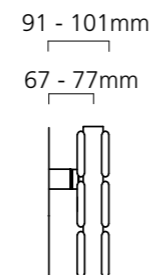

## Sizes and Prices

Please add 10% to the RAL Colour price to work out your Special Finish price

Dimensions (mm)		Elements	Output Δt 50°C		Product Code	White Ex VAT	White Inc VAT	RAL Colour Ex VAT	RAL Colour Inc VAT	White +Valves Ex VAT	White +Valves Inc VAT	RAL Colour +Valves Ex VAT	RAL Colour +Valves Inc VAT
Height	Width		Watts	Btu's									
<b>Horizontal - Single</b>													
312	1020	4	340	1160	BEAUF311004SH	£200.00	£240.00	£317.00	£380.40	£264.00	£316.80	£381.00	£457.20
	1220	4	392	1338	BEAUF311204SH	£213.00	£255.60	£331.00	£397.20	£277.00	£332.40	£395.00	£474.00
464	1020	6	501	1709	BEAUF461006SH	£240.00	£288.00	£364.00	£436.80	£304.00	£364.80	£428.00	£513.60
	1220	6	600	2047	BEAUF461206SH	£262.00	£314.40	£398.00	£477.60	£326.00	£391.20	£462.00	£554.40
616	1020	8	659	2249	BEAUF611008SH	£291.00	£349.20	£442.00	£530.40	£355.00	£426.00	£506.00	£607.20
	1220	8	789	2692	BEAUF611208SH	£318.00	£381.60	£495.00	£594.00	£382.00	£458.40	£559.00	£670.80
<b>Horizontal - Double</b>													
312	1020	8	567	1935	BEAUF311008DH	£327.00	£392.40	£488.00	£585.60	£391.00	£469.20	£552.00	£662.40
	1220	8	671	2289	BEAUF311208DH	£372.00	£446.40	£515.00	£618.00	£436.00	£523.20	£579.00	£694.80
464	1020	12	793	2706	BEAUF461012DH	£425.00	£510.00	£574.00	£688.80	£489.00	£586.80	£638.00	£765.60
	1220	12	948	3235	BEAUF461212DH	£467.00	£560.40	£626.00	£751.20	£531.00	£637.20	£690.00	£828.00
616	1020	16	1005	3429	BEAUF611016DH	£515.00	£618.00	£695.00	£834.00	£579.00	£694.80	£759.00	£910.80
	1220	16	1202	4101	BEAUF611216DH	£561.00	£673.20	£774.00	£928.80	£625.00	£750.00	£838.00	£1,005.60

## Pipe Centres and Technical Drawings

**Single Horizontal**  
 Pipe centres left to right = Width less 58mm  
 Pipe centres from wall = 55mm - 65mm  
 Depth from wall = 79mm - 89mm

**Double Horizontal**  
 Pipe centres left to right = Width less 58mm  
 Pipe centres from wall = 67mm - 77mm  
 Depth from wall = 91mm - 101mm