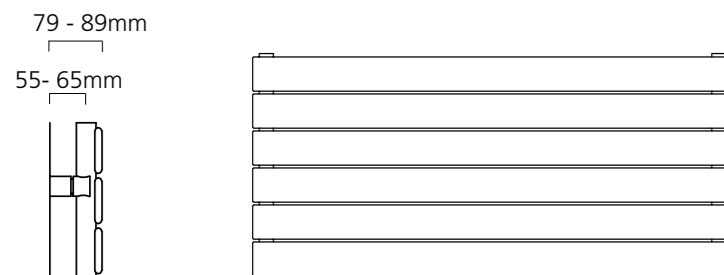

# BEAUFORT Horizontal

- Italian design & manufacture
- 70mm Flat Tubes available in 3 heights & 2 widths in single & double
- Standard White RAL 9016 delivered in 48-72 hours
- 25 RAL colours, 8 special finishes, up to 15 working days (page 11)

## Sizes and Prices

Please add 10% to the RAL Colour price to work out your Special Finish price

Dimensions (mm)		Elements	Output Δt 50°C		Product Code	White Ex VAT	White Inc VAT	RAL Colour Ex VAT	RAL Colour Inc VAT	White +Valves Ex VAT	White +Valves Inc VAT	RAL Colour +Valves Ex VAT	RAL Colour +Valves Inc VAT
Height	Width		Watts	Btu's									
<b>Horizontal - Single</b>													
312	1020	4	340	1160	BEAUF311004SH	£200.00	£240.00	£317.00	£380.40	£264.00	£316.80	£381.00	£457.20
	1220	4	392	1338	BEAUF311204SH	£213.00	£255.60	£331.00	£397.20	£277.00	£332.40	£395.00	£474.00
464	1020	6	501	1709	BEAUF461006SH	£240.00	£288.00	£364.00	£436.80	£304.00	£364.80	£428.00	£513.60
	1220	6	600	2047	BEAUF461206SH	£262.00	£314.40	£398.00	£477.60	£326.00	£391.20	£462.00	£554.40
616	1020	8	659	2249	BEAUF611008SH	£291.00	£349.20	£442.00	£530.40	£355.00	£426.00	£506.00	£607.20
	1220	8	789	2692	BEAUF611208SH	£318.00	£381.60	£495.00	£594.00	£382.00	£458.40	£559.00	£670.80
<b>Horizontal - Double</b>													
312	1020	8	567	1935	BEAUF311008DH	£327.00	£392.40	£488.00	£585.60	£391.00	£469.20	£552.00	£662.40
	1220	8	671	2289	BEAUF311208DH	£372.00	£446.40	£515.00	£618.00	£436.00	£523.20	£579.00	£694.80
464	1020	12	793	2706	BEAUF461012DH	£425.00	£510.00	£574.00	£688.80	£489.00	£586.80	£638.00	£765.60
	1220	12	948	3235	BEAUF461212DH	£467.00	£560.40	£626.00	£751.20	£531.00	£637.20	£690.00	£828.00
616	1020	16	1005	3429	BEAUF611016DH	£515.00	£618.00	£695.00	£834.00	£579.00	£694.80	£759.00	£910.80
	1220	16	1202	4101	BEAUF611216DH	£561.00	£673.20	£774.00	£928.80	£625.00	£750.00	£838.00	£1,005.60

◆ BEAUFORT Double Horizontal 464mm x 1020mm shown in White RAL 9016 with White KINGSTON TRV's