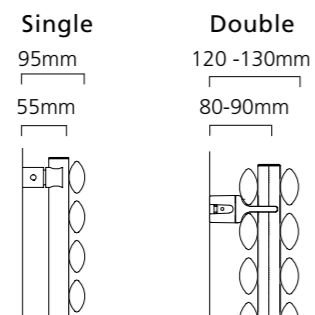

Pipe Centres and Technical Drawings

Single Horizontal
Pipe centres left to right = Width less 50mm
Pipe centres from wall = 55mm
Depth from wall = 95mm

Double Horizontal
Pipe centres left to right = Width less 50mm
Pipe centres from wall = 80mm - 90mm
Depth from wall = 120mm - 130mm