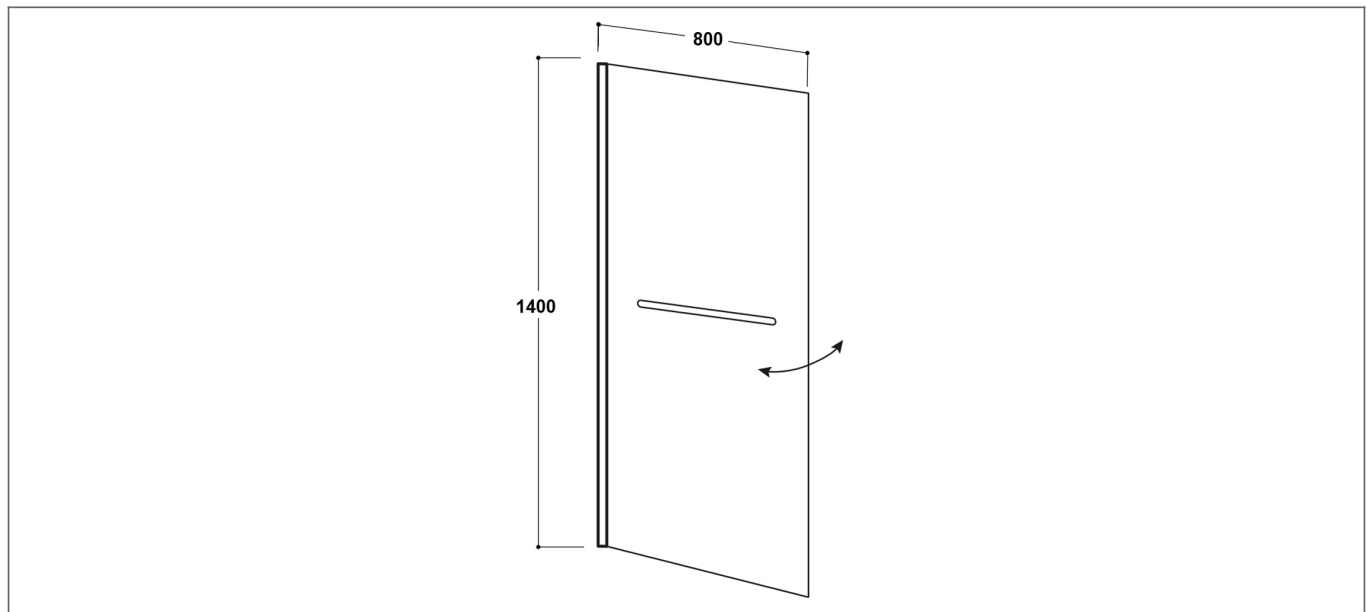

Technical Datasheet

Product Code: SY-VOD6BS015-N

Product Description: Synergy Vodas 6 Square Bath Screen & Towel Rail

Specification

Product Guarantee:	Lifetime
Barcode:	SY-VOD6BS015-N
Packaged Weight (kg):	18.96 kg
Packaged Length (Metre):	1.47
Packaged Width (Metre):	0.85
Packaged Height (M3):	0.065
Material:	Glass
Glass Style:	Toughened
Glass Thickness:	6 mm

Key Features

- Sleek lines add an element of style to your bathroom
- Manufactured from high quality 6mm safety glass
- Reverse ability so can put fitted on either end of the bath
- Features sparkling silver effect on the profile
- Includes towel rail to hang your bathing essentials
- Compatible accessories are available in the Synergy range

Technical Drawing

Dimensions: All measurements are in millimetres and are subject to normal manufacturing variations.

Due to a continuing development programme to improve design and performance, we reserve all rights to vary specifications without prior notice. Please note, all accessories are for photographic purposes only.