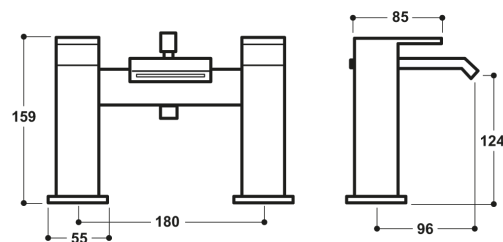

Technical Datasheet

Product Code: SY-Q04-N

Product Description: Synergy Tec Studio Q Bath Shower Mixer

Specification

Product Guarantee:	Lifetime
Barcode:	7081245432248
Material:	Brass
Style:	Modern
Handle Type:	Lever
Tap Pressure:	Low - High Pressure
Min Operating Pressure:	1 Bar
Waste Included:	No
Number Of Tap Holes:	2
Projection (mm):	96

Key Features

- Squared off edges & clean line for a fresh new bathroom
- Manufactured from high quality chrome
- Coated in a luxury chrome finish
- Features lever control for a flawless level flow
- Includes a waterfall spout for a even flow of water
- Ceramic disc technology for long life & smooth operation
- Comes complete with shower hadnset & hose

Technical Drawing

Dimensions: All measurements are in millimetres and are subject to normal manufacturing variations.

Due to a continuing development programme to improve design and performance, we reserve all rights to vary specifications without prior notice. Please note, all accessories are for photographic purposes only.