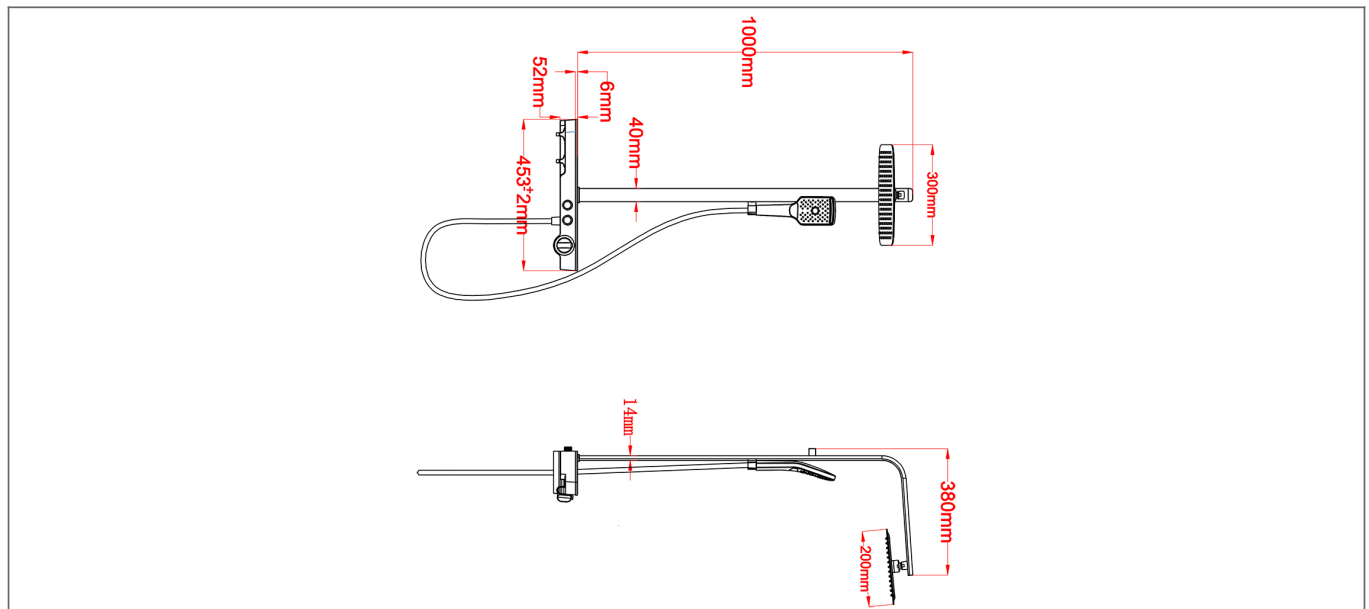

Technical Datasheet

Product Code: SY-SF2050B1T

Product Description: Synergy Mojave Black Thermostatic Shower

Specification

Product Guarantee:	Lifetime
Barcode:	SY-SF2050B1T
Packaged Weight (kg):	6.061 kg
Material:	Steel
Style:	Modern
Min Operating Pressure:	1 Bar
Number Of Outlets:	2
Handle Type:	Push Button
Valve Type:	Thermostatic

Key Features

- Sleek lines add an element of style to your bathroom
- Manufactured from high quality steel
- Coated in a luxury sleek black finish
- Includes 2 easy function push buttons along with 2 towel hooks
- Ceramic disc technology for long life & smooth operation
- Alternatively available in a luxury chrome finish

Technical Drawing

Dimensions: All measurements are in millimetres and are subject to normal manufacturing variations.

Due to a continuing development programme to improve design and performance, we reserve all rights to vary specifications without prior notice. Please note, all accessories are for photographic purposes only.