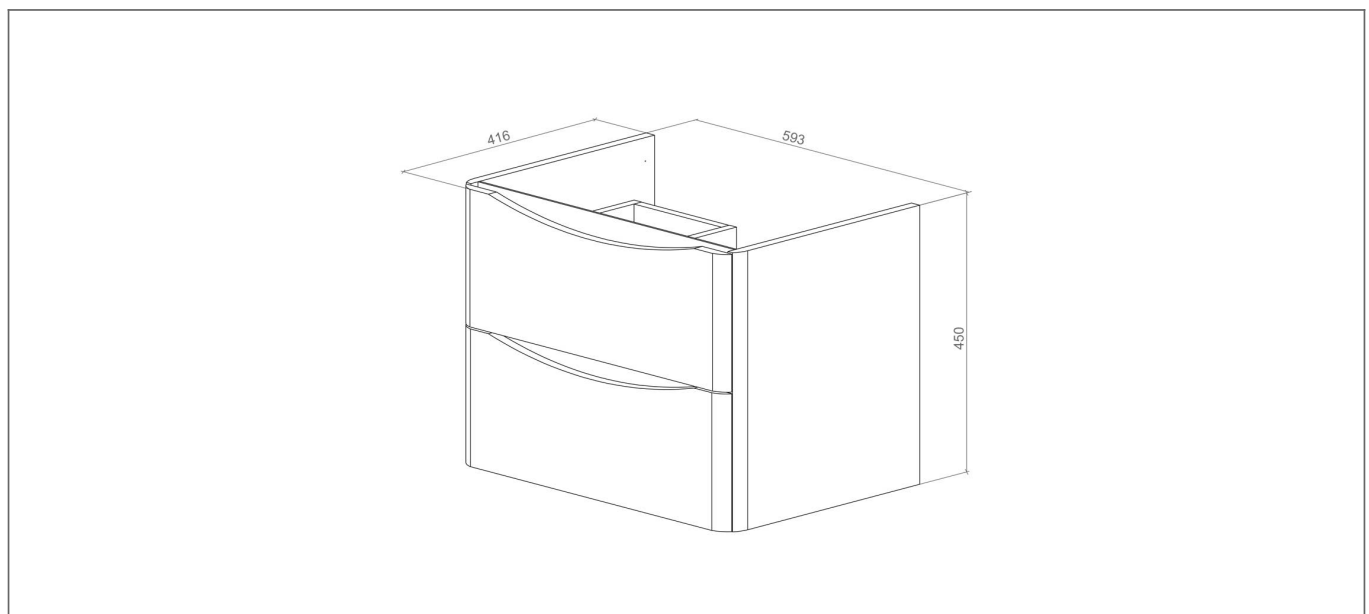

Technical Datasheet

Product Code: SY-KIE10

Product Description: Synergy Kiev 600mm Grey Matt Wall Vanity Unit

Specification

Number Of Drawers:	2
Number Of Tap Holes:	1
Number Of Doors:	0
Handle Type:	Pull
Material:	MDF
Style:	Modern
Product Guarantee:	Lifetime
Barcode:	SY-KIE10
Packaged Weight:	22.2 kg
Packaged Length (Metre):	0.49
Packaged Width (Metre):	0.63
Packaged Height (Metre):	0.45

Key Features

- Sleek lines adds an element of style to your bathroom
- Manufactured from high quality MDF
- Features 1 tap hole suitable for mono bath mixers
- Features pull function for a quick & easy access
- Space saving design ideal for wall mounting
- Alternatively available in a gloss white finish & 900mm
- Matching items are available from the Kiev range

Technical Drawing

Dimensions: All measurements are in millimetres and are subject to normal manufacturing variations.

Due to a continuing development programme to improve design and performance, we reserve all rights to vary specifications without prior notice. Please note, all accessories are for photographic purposes only.